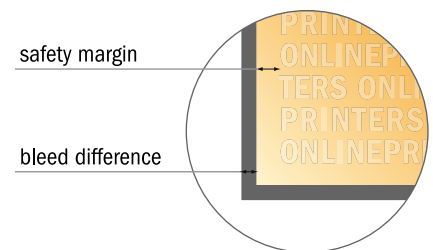

Posters

A3

- Data format (incl. 2.00 mm bleed): 30.10 x 42.40 cm
- Trimmed size: 29.70 x 42.00 cm
- Front side and reverse side dimensions are identical.
- **Safety margin**
Maintaining 4 mm space between the text/information and the edge of the trimmed format prevents undesirable cuts.

Please note:

- Allow for trim allowance and safety margin according to instructions.
- Arrange background graphics, images or graphics up to the edge of the data format.
- Tolerances may occur during production due to cutting, punching and folding processes.
- This sketch is not drawn to scale.
- Printing data: Instructions and templates can be found under the menu item "Printing data" at www.onlineprinters.com.