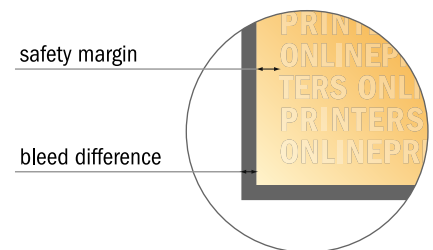

- **Safety margin**  
Maintaining 4 mm space between the text/information and the edge of the trimmed format prevents undesirable cuts.

### Please note:

- Allow for trim allowance and safety margin according to instructions.
- Arrange background graphics, images or graphics up to the edge of the data format.
- Tolerances may occur during production due to cutting, punching and folding processes.
- This sketch is not drawn to scale.
- Printing data: Instructions and templates can be found under the menu item "Printing data" at [www.onlineprinters.com](http://www.onlineprinters.com).

## Ring Binders combined mechanism

A4 • 25 mm capacity - 2 binders

- Data format (incl. 16.00 mm bleed): 61.20 x 34.70 cm
- Trimmed size (open): 58.00 x 31.50 cm
- Trimmed size (closed): 29.00 x 31.50 x 3.40 cm