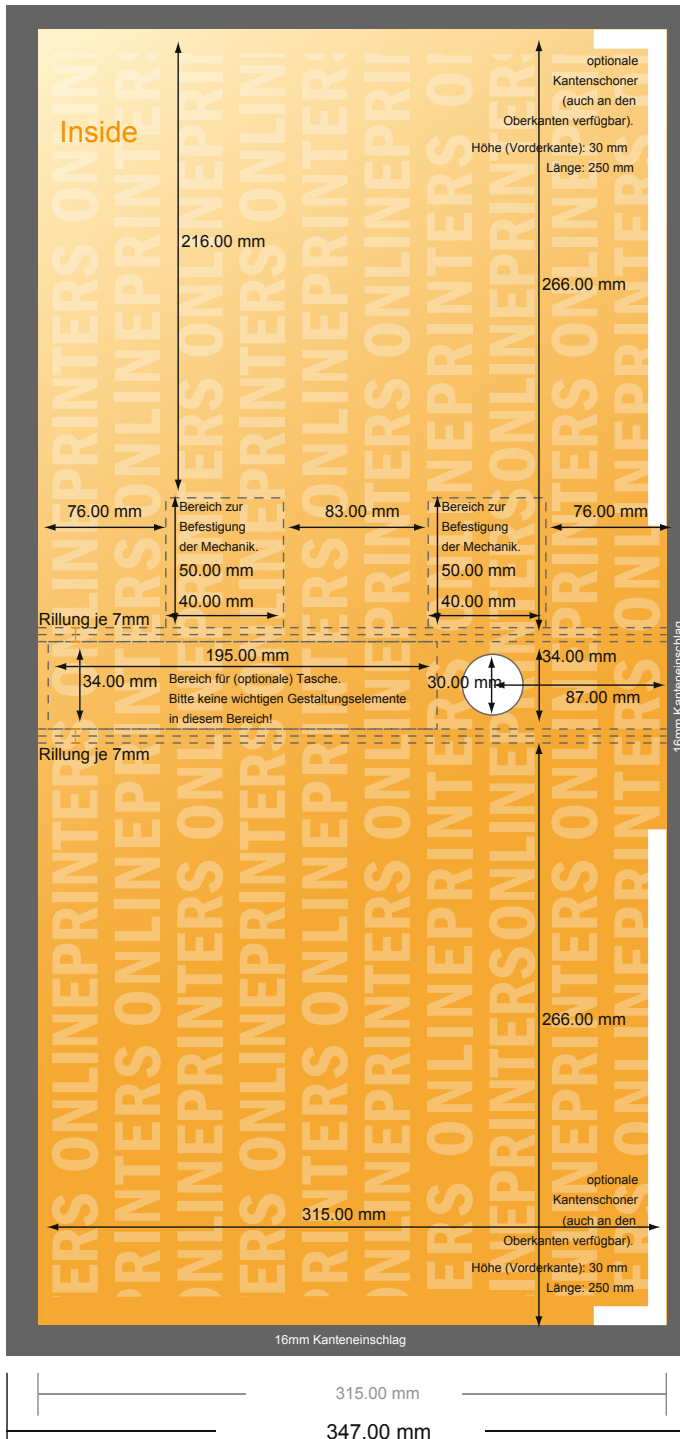

## Ring Binders combined mechanism

A4 • 25 mm capacity - 2 binders

- Data format (incl. 16.00 mm bleed): 61.20 x 34.70 cm
- Trimmed size (open): 58.00 x 31.50 cm
- Trimmed size (closed): 29.00 x 31.50 x 3.40 cm

- **Safety margin**  
Maintaining 4 mm space between the text/information and the edge of the trimmed format prevents undesirable cuts.

### Please note:

- Allow for trim allowance and safety margin according to instructions.
- Arrange background graphics, images or graphics up to the edge of the data format.
- Tolerances may occur during production due to cutting, punching and folding processes.
- This sketch is not drawn to scale.
- Printing data: Instructions and templates can be found under the menu item "Printing data" at [www.onlineprinters.com](http://www.onlineprinters.com).