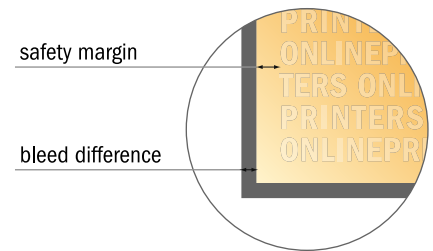

## Ring Binders combined mechanism

A4 • 25 mm capacity - 2 binders

- Data format (incl. 16.00 mm bleed): 61.20 x 34.70 cm
- Trimmed size (open): 58.00 x 31.50 cm
- Trimmed size (closed): 29.00 x 31.50 x 3.40 cm

- **Safety margin**  
Maintaining 4 mm space between the text/information and the edge of the trimmed format prevents undesirable cuts.

### Please note:

- Allow for trim allowance and safety margin according to instructions.
- Arrange background graphics, images or graphics up to the edge of the data format.
- Tolerances may occur during production due to cutting, punching and folding processes.
- This sketch is not drawn to scale.
- Printing data: Instructions and templates can be found under the menu item "Printing data" at [www.onlineprinters.com](http://www.onlineprinters.com).