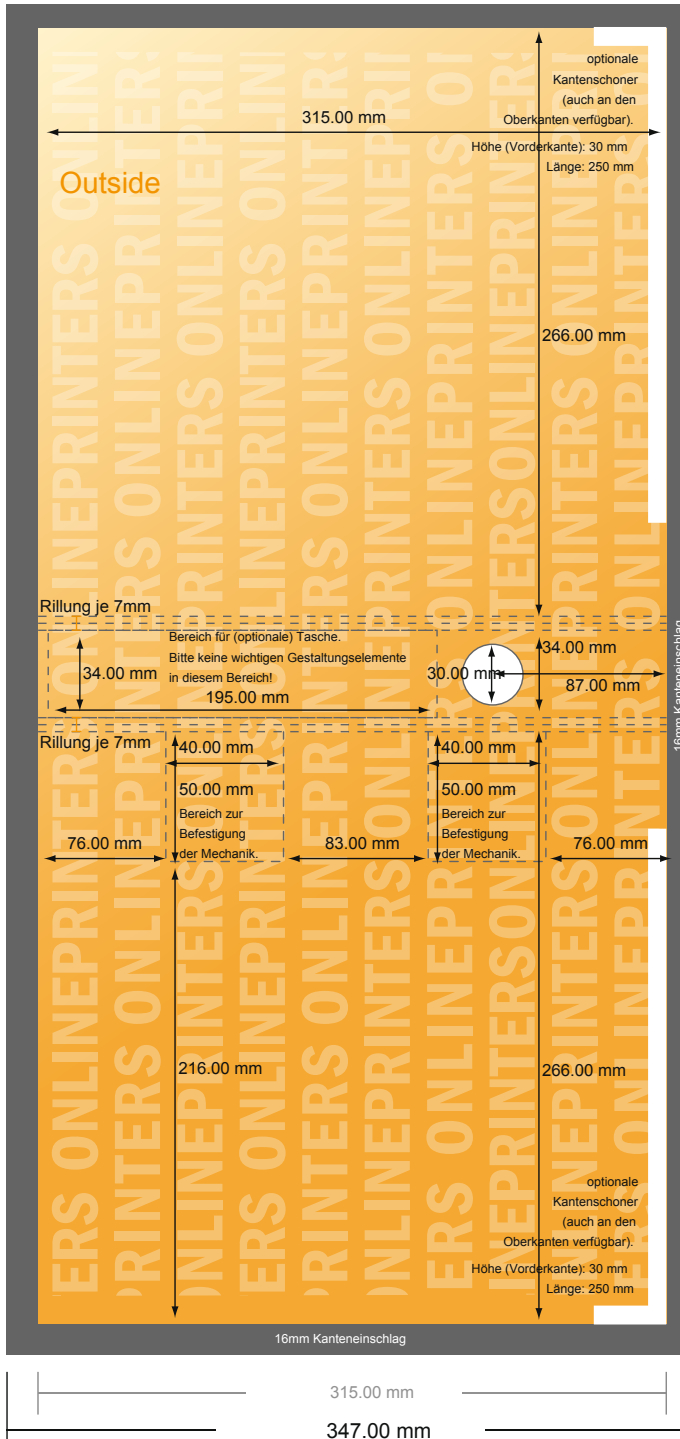

## Ring Binders combined mechanism

A4 • 25 mm capacity - 2 binders

- Data format (incl. 16.00 mm bleed): 61.20 x 34.70 cm
- Trimmed size (open): 58.00 x 31.50 cm
- Trimmed size (closed): 29.00 x 31.50 x 3.40 cm

- **Safety margin**  
Maintaining 4 mm space between the text/information and the edge of the trimmed format prevents undesirable cuts.

### Please note:

- Allow for trim allowance and safety margin according to instructions.
- Arrange background graphics, images or graphics up to the edge of the data format.
- Tolerances may occur during production due to cutting, punching and folding processes.
- This sketch is not drawn to scale.
- Printing data: Instructions and templates can be found under the menu item "Printing data" at [www.onlineprinters.com](http://www.onlineprinters.com).