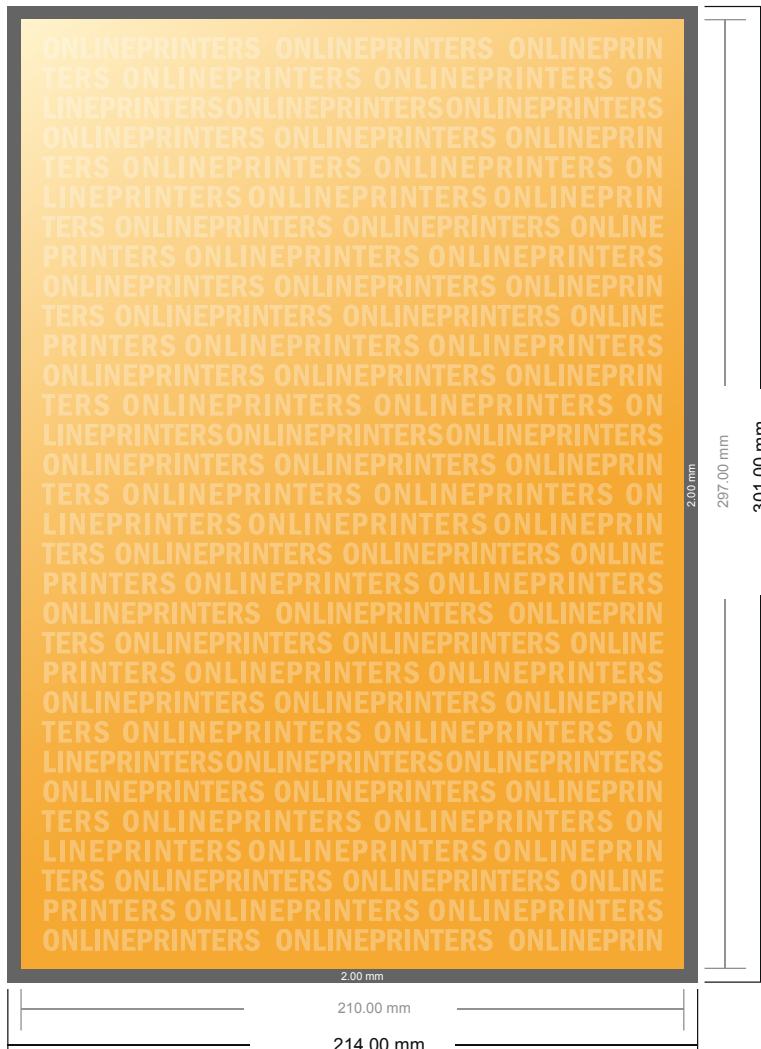

Notepads

A4 • Portrait

- **Data format**
(incl. 2.00 mm bleed):
21.40 x 30.10 cm
- **Trimmed size:**
21.00 x 29.70 cm
- **Safety margin**
Maintaining 4 mm space between the text/information and the edge of the trimmed format prevents undesirable cuts.

Please note:

- Allow for trim allowance and safety margin according to instructions.
- Arrange background graphics, images or graphics up to the edge of the data format.
- Tolerances may occur during production due to cutting, punching and folding processes.
- This sketch is not drawn to scale.
- Printing data: Instructions and templates can be found under the menu item "Printing data" at www.onlineprinters.com.