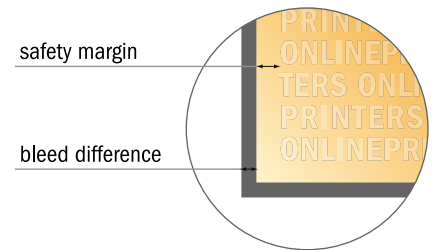

Notepads

A7 • Portrait

- Data format (incl. 2.00 mm bleed): 7.80 x 10.90 cm
- Trimmed size: 7.40 x 10.50 cm
- **Safety margin**
Maintaining 4 mm space between the text/information and the edge of the trimmed format prevents undesirable cuts.

Please note:

- Allow for trim allowance and safety margin according to instructions.
- Arrange background graphics, images or graphics up to the edge of the data format.
- Tolerances may occur during production due to cutting, punching and folding processes.
- This sketch is not drawn to scale.
- Printing data: Instructions and templates can be found under the menu item "Printing data" at www.onlineprinters.com.