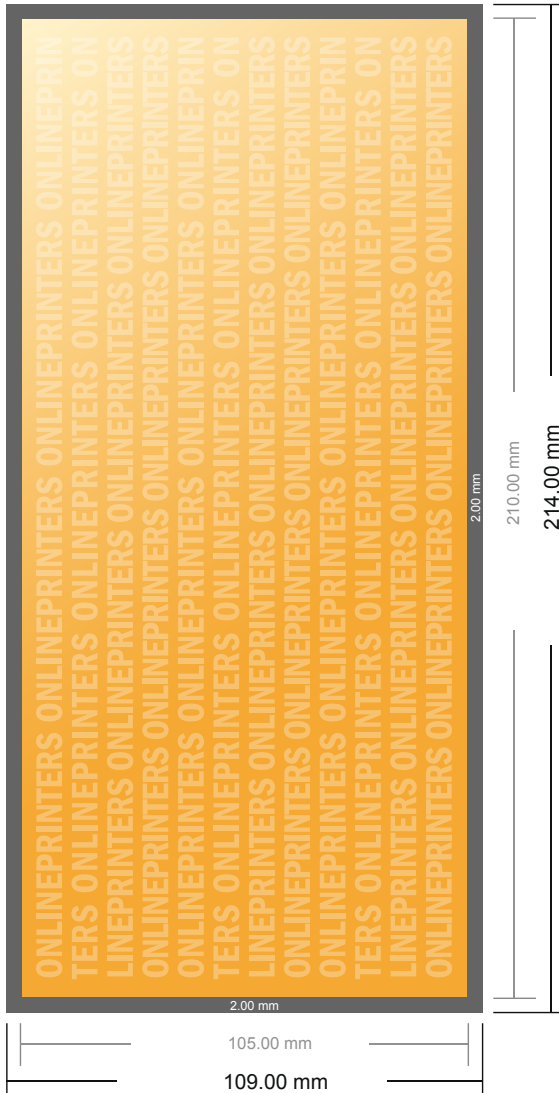

Notepads

DL • Landscape

- Data format
(incl. 2.00 mm bleed):
21.40 x 10.90 cm
- Trimmed size:
21.00 x 10.50 cm
- **Safety margin**
Maintaining 4 mm space between the text/information and the edge of the trimmed format prevents undesirable cuts.

Please note:

- Allow for trim allowance and safety margin according to instructions.
- Arrange background graphics, images or graphics up to the edge of the data format.
- Tolerances may occur during production due to cutting, punching and folding processes.
- This sketch is not drawn to scale.
- Printing data: Instructions and templates can be found under the menu item "Printing data" at www.onlineprinters.com.