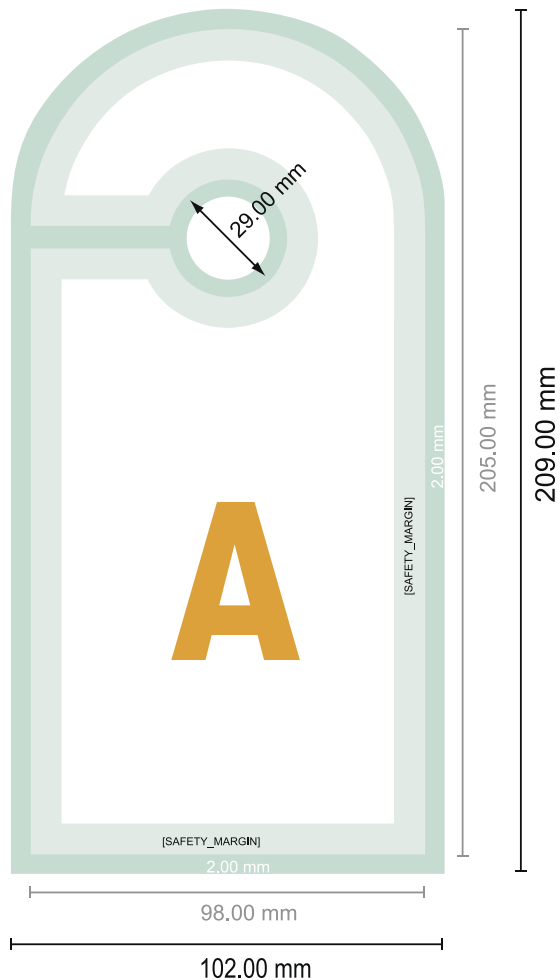

# Door Hangers

#60

- Data format (incl. 2.00 mm bleed): 10.20 x 20.90 cm

- Trimmed size (closed): 9.80 x 20.50 cm

- **Safety margin**  
Maintaining 4 mm space between the text/information and the edge of the trimmed format prevents undesirable cuts.

**Please note:**

- Allow for trim allowance and safety margin according to instructions.
- Arrange background graphics, images or graphics up to the edge of the data format.
- Tolerances may occur during production due to cutting, punching and folding processes.
- This sketch is not drawn to scale.
- Printing data: Instructions and templates can be found under the menu item "Printing data" at [www.onlineprinters.com](http://www.onlineprinters.com).