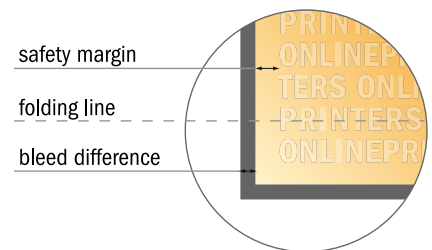

Displays

A6 • Portrait

- Data format
(incl. 2.00 mm bleed):
10.90 x 39.90 cm

- Trimmed size:
10.50 x 39.50 cm

- **Safety margin**
Maintaining 4 mm space between the text/information and the edge of the trimmed format prevents undesirable cuts.

Please note:

- Allow for trim allowance and safety margin according to instructions.
- Arrange background graphics, images or graphics up to the edge of the data format.
- Tolerances may occur during production due to cutting, punching and folding processes.
- This sketch is not drawn to scale.
- Printing data: Instructions and templates can be found under the menu item "Printing data" at www.onlineprinters.com.