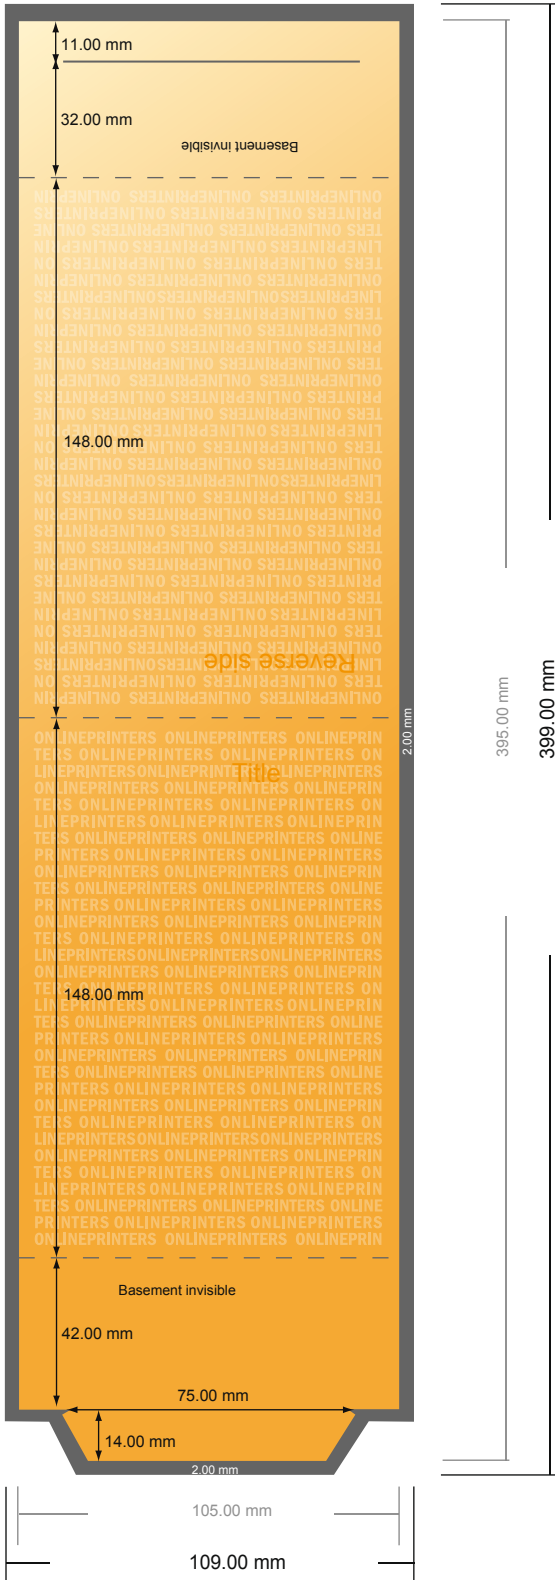

Displays

A6 • Portrait

- Data format
(incl. 2.00 mm bleed):
10.90 x 39.90 cm

- Trimmed size:
10.50 x 39.50 cm

- **Safety margin**
Maintaining 4 mm space between the text/information and the edge of the trimmed format prevents undesirable cuts.

Please note:

- Allow for trim allowance and safety margin according to instructions.
- Arrange background graphics, images or graphics up to the edge of the data format.
- Tolerances may occur during production due to cutting, punching and folding processes.
- This sketch is not drawn to scale.
- Printing data: Instructions and templates can be found under the menu item "Printing data" at www.onlineprinters.com.