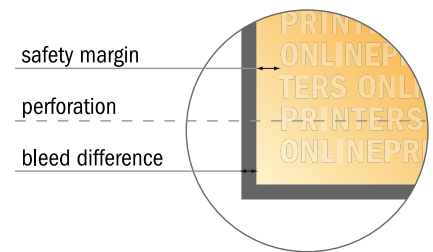

Displays

A6 • Landscape

- **Data format**
(incl. 2.00 mm bleed):
15.20 x 31.15 cm
- **Trimmed size:**
14.80 x 30.75 cm
- **Safety margin**
Maintaining 4 mm space between the text/information and the edge of the trimmed format prevents undesirable cuts.

Please note:

- Allow for trim allowance and safety margin according to instructions.
- Arrange background graphics, images or graphics up to the edge of the data format.
- Tolerances may occur during production due to cutting, punching and folding processes.
- This sketch is not drawn to scale.
- Printing data: Instructions and templates can be found under the menu item "Printing data" at www.onlineprinters.com.