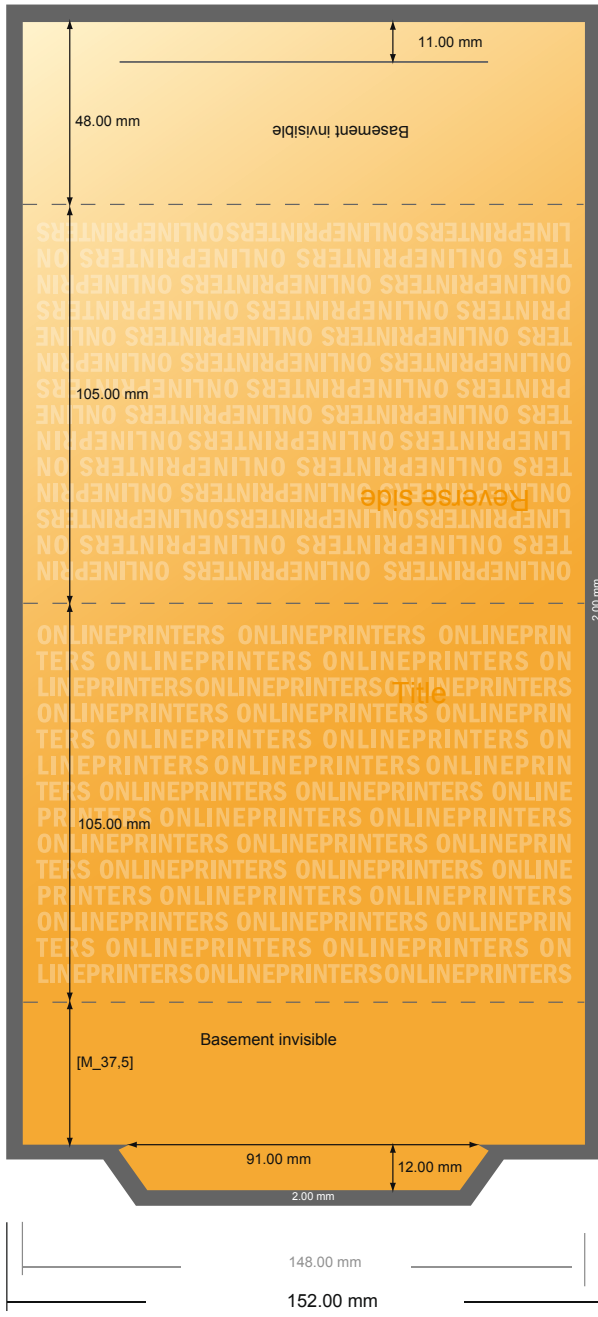

Displays

A6 • Landscape

- **Data format**
(incl. 2.00 mm bleed):
15.20 x 31.15 cm
- **Trimmed size:**
14.80 x 30.75 cm
- **Safety margin**
Maintaining 4 mm space between the text/information and the edge of the trimmed format prevents undesirable cuts.

Please note:

- Allow for trim allowance and safety margin according to instructions.
- Arrange background graphics, images or graphics up to the edge of the data format.
- Tolerances may occur during production due to cutting, punching and folding processes.
- This sketch is not drawn to scale.
- Printing data: Instructions and templates can be found under the menu item "Printing data" at www.onlineprinters.com.