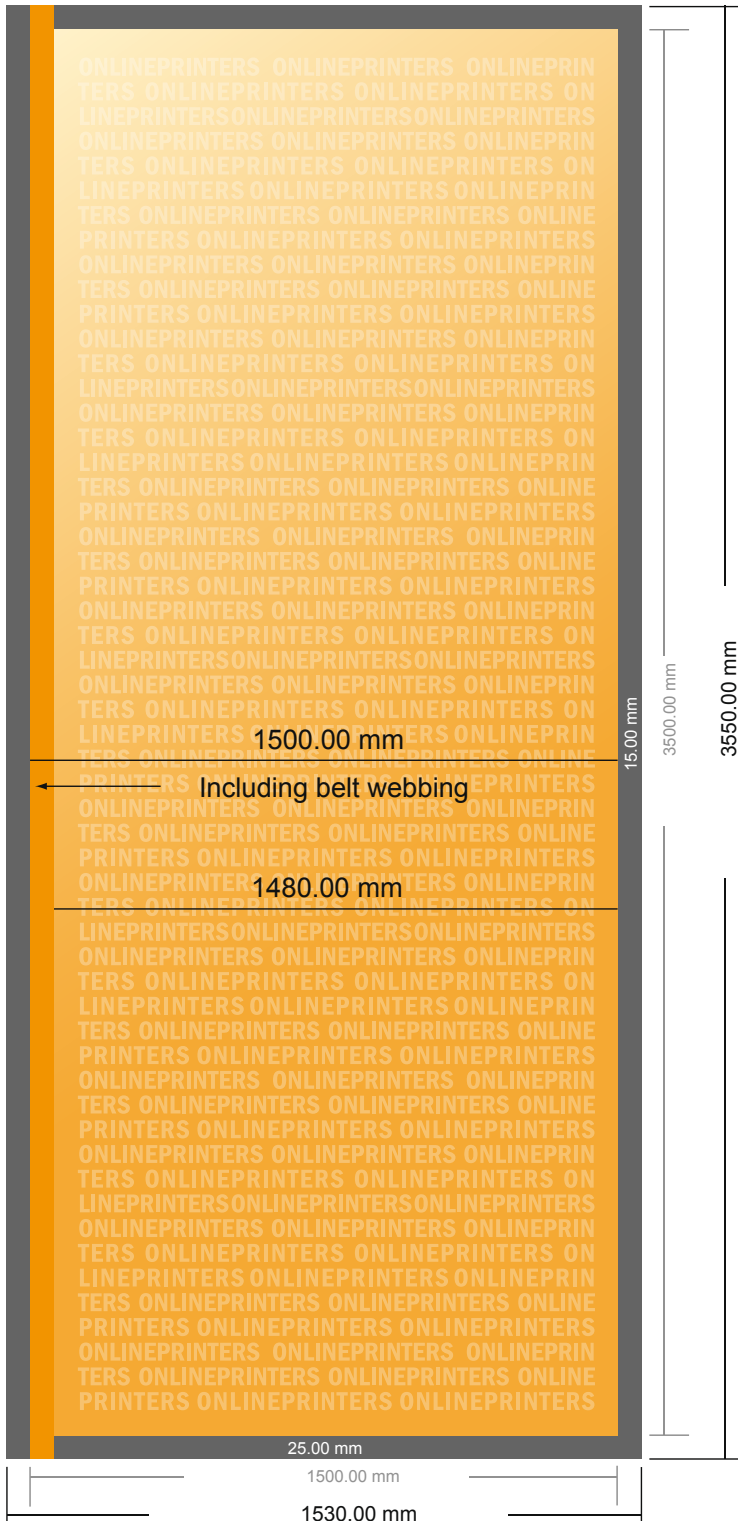

Flag without cantilever

150.0 x 350.0 cm

- Data format:
153.00 x 355.00 cm
- Trimmed size:
150.00 x 350.00 cm
- Visible area:
148.00 x 350.00 cm
- **Safety margin**
Maintaining 60 mm space between the text/information and the edge of the trimmed format prevents undesirable cuts.

Please note:

- Allow for trim allowance and safety margin according to instructions.
- Arrange background graphics, images or graphics up to the edge of the data format.
- Tolerances may occur during production due to cutting, punching and folding processes.
- This sketch is not drawn to scale.
- Printing data: Instructions and templates can be found under the menu item "Printing data" at www.onlineprinters.com.