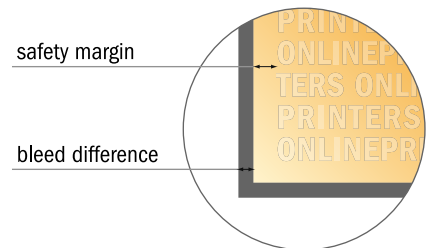

Flag without cantilever

150.0 x 350.0 cm

- Data format:
153.00 x 355.00 cm
- Trimmed size:
150.00 x 350.00 cm
- Visible area:
148.00 x 350.00 cm
- **Safety margin**
Maintaining 60 mm space between the text/information and the edge of the trimmed format prevents undesirable cuts.

Please note:

- Allow for trim allowance and safety margin according to instructions.
- Arrange background graphics, images or graphics up to the edge of the data format.
- Tolerances may occur during production due to cutting, punching and folding processes.
- This sketch is not drawn to scale.
- Printing data: Instructions and templates can be found under the menu item "Printing data" at www.onlineprinters.com.