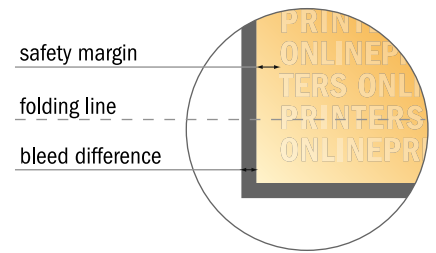

Folded Cards Landscape

A6 • Single fold • 4 pages

- Data format (incl. 2.00 mm bleed): 30.00 x 10.90 cm
- Trimmed size (open): 29.60 x 10.50 cm
- Trimmed size (closed): 14.80 x 10.50 cm
- **Safety margin**
Maintaining 4 mm space between the text/information and the edge of the trimmed format prevents undesirable cuts.

Please note:

- Allow for trim allowance and safety margin according to instructions.
- Arrange background graphics, images or graphics up to the edge of the data format.
- Tolerances may occur during production due to cutting, punching and folding processes.
- This sketch is not drawn to scale.
- Printing data: Instructions and templates can be found under the menu item "Printing data" at www.onlineprinters.com.

Folded Cards Landscape

A6 • Single fold • 4 pages

- **Data format**
(incl. 2.00 mm bleed):
30.00 x 10.90 cm
- **Trimmed size (open):**
29.60 x 10.50 cm
- **Trimmed size (closed):**
14.80 x 10.50 cm

- **Safety margin**
Maintaining 4 mm space between the text/information and the edge of the trimmed format prevents undesirable cuts.