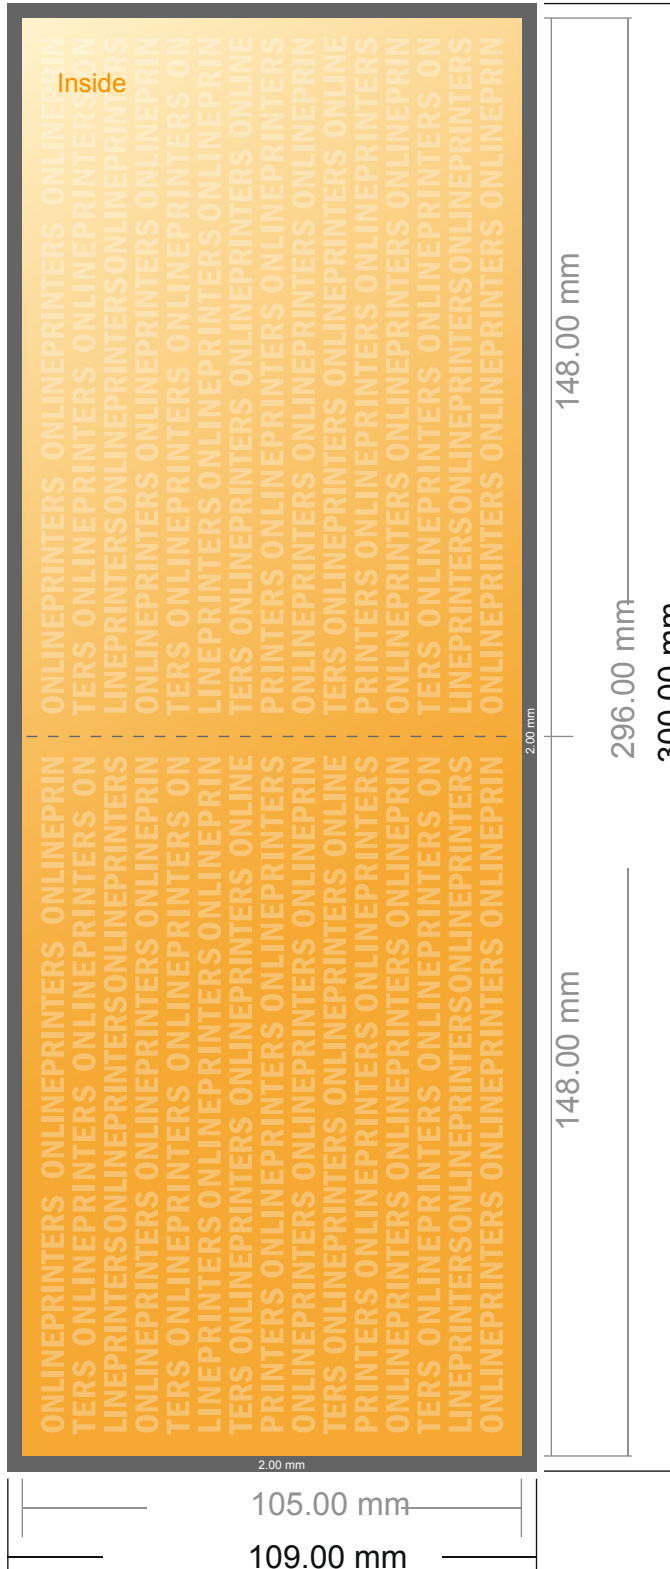

Folded Cards Landscape

A6 • Single fold • 4 pages

- Data format (incl. 2.00 mm bleed): 30.00 x 10.90 cm
- Trimmed size (open): 29.60 x 10.50 cm
- Trimmed size (closed): 14.80 x 10.50 cm
- **Safety margin**
Maintaining 4 mm space between the text/information and the edge of the trimmed format prevents undesirable cuts.

Please note:

- Allow for trim allowance and safety margin according to instructions.
- Arrange background graphics, images or graphics up to the edge of the data format.
- Tolerances may occur during production due to cutting, punching and folding processes.
- This sketch is not drawn to scale.
- Printing data: Instructions and templates can be found under the menu item "Printing data" at www.onlineprinters.com.

Folded Cards Landscape

A6 • Single fold • 4 pages

- **Data format**
(incl. 2.00 mm bleed):
30.00 x 10.90 cm
- **Trimmed size (open):**
29.60 x 10.50 cm
- **Trimmed size (closed):**
14.80 x 10.50 cm

- **Safety margin**
Maintaining 4 mm space between the text/information and the edge of the trimmed format prevents undesirable cuts.