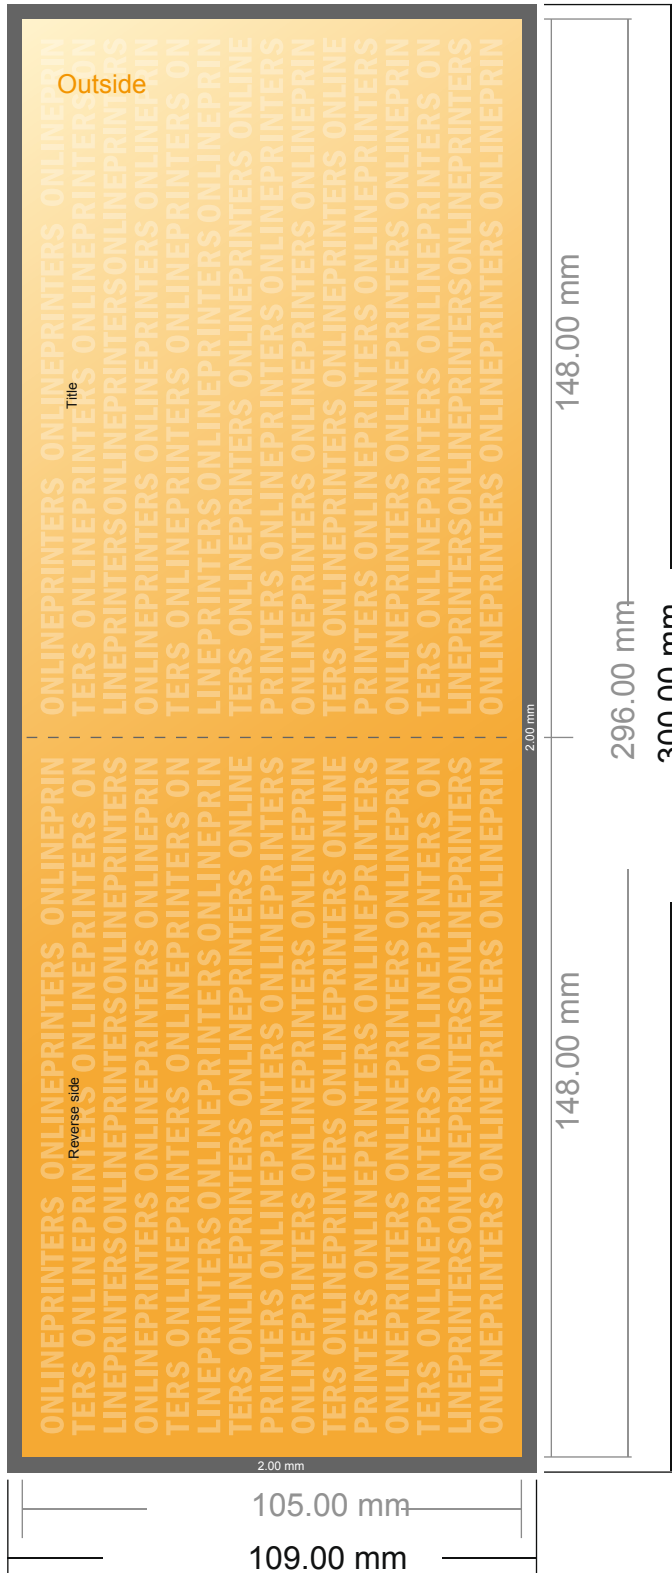

Folded Cards Landscape

A6 • Single fold • 4 pages

- Data format (incl. 2.00 mm bleed): 30.00 x 10.90 cm
- Trimmed size (open): 29.60 x 10.50 cm
- Trimmed size (closed): 14.80 x 10.50 cm
- **Safety margin**
Maintaining 4 mm space between the text/information and the edge of the trimmed format prevents undesirable cuts.

Please note:

- Allow for trim allowance and safety margin according to instructions.
- Arrange background graphics, images or graphics up to the edge of the data format.
- Tolerances may occur during production due to cutting, punching and folding processes.
- This sketch is not drawn to scale.
- Printing data: Instructions and templates can be found under the menu item "Printing data" at www.onlineprinters.com.

Folded Cards Landscape

A6 • Single fold • 4 pages

- **Data format**
(incl. 2.00 mm bleed):
30.00 x 10.90 cm
- **Trimmed size (open):**
29.60 x 10.50 cm
- **Trimmed size (closed):**
14.80 x 10.50 cm

- **Safety margin**
Maintaining 4 mm space between the text/information and the edge of the trimmed format prevents undesirable cuts.