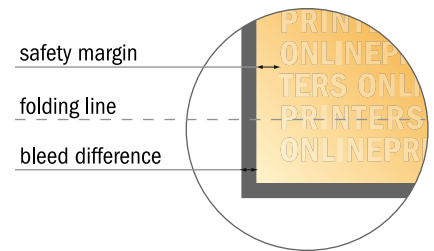

Folded Cards Landscape

A6 • Single fold • 4 pages

- Data format (incl. 2.00 mm bleed): 30.00 x 10.90 cm
- Trimmed size (open): 29.60 x 10.50 cm
- Trimmed size (closed): 14.80 x 10.50 cm
- **Safety margin**
Maintaining 4 mm space between the text/information and the edge of the trimmed format prevents undesirable cuts.

Please note:

- Allow for trim allowance and safety margin according to instructions.
- Arrange background graphics, images or graphics up to the edge of the data format.
- Tolerances may occur during production due to cutting, punching and folding processes.
- This sketch is not drawn to scale.
- Printing data: Instructions and templates can be found under the menu item "Printing data" at www.onlineprinters.com.

Folded Cards Landscape

A6 • Single fold • 4 pages

- **Data format**
(incl. 2.00 mm bleed):
30.00 x 10.90 cm
- **Trimmed size (open):**
29.60 x 10.50 cm
- **Trimmed size (closed):**
14.80 x 10.50 cm

- **Safety margin**
Maintaining 4 mm space between the text/information and the edge of the trimmed format prevents undesirable cuts.