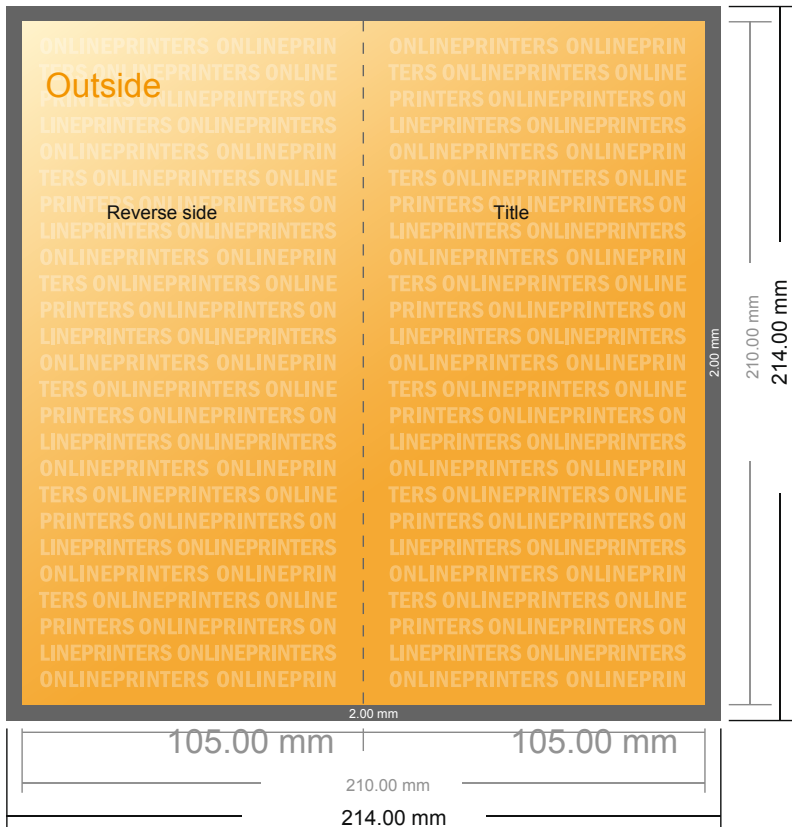

Folded Cards Portrait

DL • Single fold • 4 pages

- Data format (incl. 2.00 mm bleed): 21.40 x 21.40 cm
- Trimmed size (open): 21.00 x 21.00 cm
- Trimmed size (closed): 10.50 x 21.00 cm

- **Safety margin**
Maintaining 4 mm space between the text/information and the edge of the trimmed format prevents undesirable cuts.

Please note:

- Allow for trim allowance and safety margin according to instructions.
- Arrange background graphics, images or graphics up to the edge of the data format.
- Tolerances may occur during production due to cutting, punching and folding processes.
- This sketch is not drawn to scale.
- Printing data: Instructions and templates can be found under the menu item "Printing data" at www.onlineprinters.com.

Folded Cards Portrait

DL • Single fold • 4 pages

- Data format (incl. 2.00 mm bleed): 21.40 x 21.40 cm
- Trimmed size (open): 21.00 x 21.00 cm
- Trimmed size (closed): 10.50 x 21.00 cm

▪ **Safety margin**
 Maintaining 4 mm space between the text/information and the edge of the trimmed format prevents undesirable cuts.