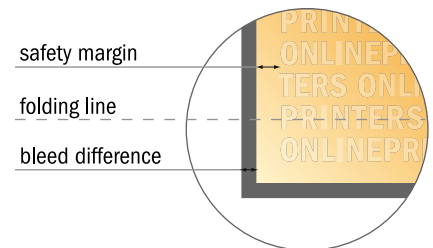

Folded Cards Portrait

DL • Single fold • 4 pages

- Data format (incl. 2.00 mm bleed): 21.40 x 21.40 cm
- Trimmed size (open): 21.00 x 21.00 cm
- Trimmed size (closed): 10.50 x 21.00 cm

- **Safety margin**
Maintaining 4 mm space between the text/information and the edge of the trimmed format prevents undesirable cuts.

Please note:

- Allow for trim allowance and safety margin according to instructions.
- Arrange background graphics, images or graphics up to the edge of the data format.
- Tolerances may occur during production due to cutting, punching and folding processes.
- This sketch is not drawn to scale.
- Printing data: Instructions and templates can be found under the menu item "Printing data" at www.onlineprinters.com.

Folded Cards Portrait

DL • Single fold • 4 pages

- Data format (incl. 2.00 mm bleed): 21.40 x 21.40 cm
- Trimmed size (open): 21.00 x 21.00 cm
- Trimmed size (closed): 10.50 x 21.00 cm

▪ **Safety margin**
 Maintaining 4 mm space between the text/information and the edge of the trimmed format prevents undesirable cuts.