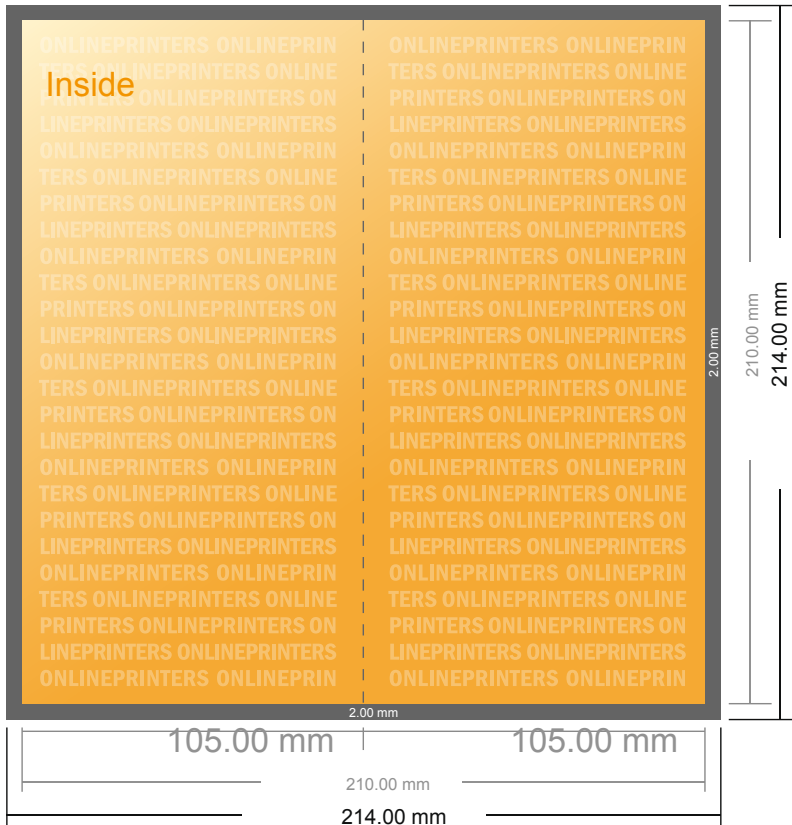

Folded Cards Portrait

DL • Single fold • 4 pages

- Data format (incl. 2.00 mm bleed): 21.40 x 21.40 cm
- Trimmed size (open): 21.00 x 21.00 cm
- Trimmed size (closed): 10.50 x 21.00 cm

- **Safety margin**
Maintaining 4 mm space between the text/information and the edge of the trimmed format prevents undesirable cuts.

Please note:

- Allow for trim allowance and safety margin according to instructions.
- Arrange background graphics, images or graphics up to the edge of the data format.
- Tolerances may occur during production due to cutting, punching and folding processes.
- This sketch is not drawn to scale.
- Printing data: Instructions and templates can be found under the menu item "Printing data" at www.onlineprinters.com.

Folded Cards Portrait

DL • Single fold • 4 pages

- Data format (incl. 2.00 mm bleed): 21.40 x 21.40 cm
- Trimmed size (open): 21.00 x 21.00 cm
- Trimmed size (closed): 10.50 x 21.00 cm

▪ **Safety margin**
 Maintaining 4 mm space between the text/information and the edge of the trimmed format prevents undesirable cuts.