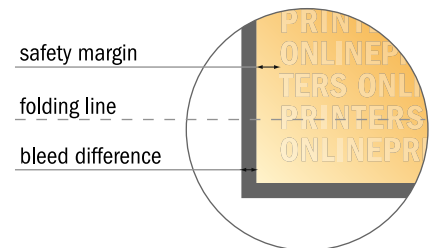

Folded Cards Portrait

DL • Letter fold • 6 pages

- Data format (incl. 2.00 mm bleed): 30.10 x 21.40 cm
- Trimmed size (open): 29.70 x 21.00 cm
- Trimmed size (closed): 10.00 x 21.00 cm
- **Safety margin**
Maintaining 4 mm space between the text/information and the edge of the trimmed format prevents undesirable cuts.

Please note:

- Allow for trim allowance and safety margin according to instructions.
- Arrange background graphics, images or graphics up to the edge of the data format.
- Tolerances may occur during production due to cutting, punching and folding processes.
- This sketch is not drawn to scale.
- Printing data: Instructions and templates can be found under the menu item "Printing data" at www.onlineprinters.com.

Folded Cards Portrait

DL • Letter fold • 6 pages

- Data format (incl. 2.00 mm bleed): 30.10 x 21.40 cm
- Trimmed size (open): 29.70 x 21.00 cm
- Trimmed size (closed): 10.00 x 21.00 cm

▪ **Safety margin**
Maintaining 4 mm space between the text/information and the edge of the trimmed format prevents undesirable cuts.