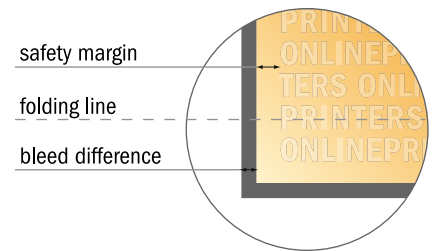

Folded Cards Portrait

DL • Letter fold • 6 pages

- Data format (incl. 2.00 mm bleed): 30.10 x 21.40 cm
- Trimmed size (open): 29.70 x 21.00 cm
- Trimmed size (closed): 10.00 x 21.00 cm
- **Safety margin**
Maintaining 4 mm space between the text/information and the edge of the trimmed format prevents undesirable cuts.

Please note:

- Allow for trim allowance and safety margin according to instructions.
- Arrange background graphics, images or graphics up to the edge of the data format.
- Tolerances may occur during production due to cutting, punching and folding processes.
- This sketch is not drawn to scale.
- Printing data: Instructions and templates can be found under the menu item "Printing data" at www.onlineprinters.com.

Folded Cards Portrait

DL • Letter fold • 6 pages

- Data format (incl. 2.00 mm bleed): 30.10 x 21.40 cm
- Trimmed size (open): 29.70 x 21.00 cm
- Trimmed size (closed): 10.00 x 21.00 cm

▪ **Safety margin**
Maintaining 4 mm space between the text/information and the edge of the trimmed format prevents undesirable cuts.