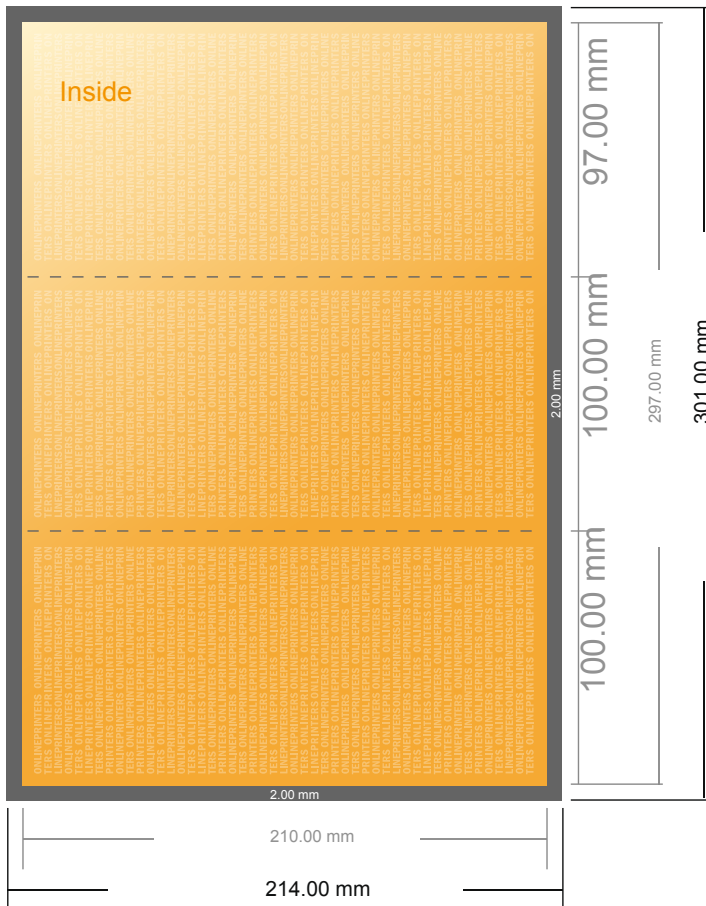

Folded Cards Portrait

DL • Letter fold • 6 pages

- Data format (incl. 2.00 mm bleed): 30.10 x 21.40 cm
- Trimmed size (open): 29.70 x 21.00 cm
- Trimmed size (closed): 10.00 x 21.00 cm
- **Safety margin**
Maintaining 4 mm space between the text/information and the edge of the trimmed format prevents undesirable cuts.

Please note:

- Allow for trim allowance and safety margin according to instructions.
- Arrange background graphics, images or graphics up to the edge of the data format.
- Tolerances may occur during production due to cutting, punching and folding processes.
- This sketch is not drawn to scale.
- Printing data: Instructions and templates can be found under the menu item "Printing data" at www.onlineprinters.com.

Folded Cards Portrait

DL • Letter fold • 6 pages

- Data format (incl. 2.00 mm bleed): 30.10 x 21.40 cm
- Trimmed size (open): 29.70 x 21.00 cm
- Trimmed size (closed): 10.00 x 21.00 cm

▪ **Safety margin**
Maintaining 4 mm space between the text/information and the edge of the trimmed format prevents undesirable cuts.