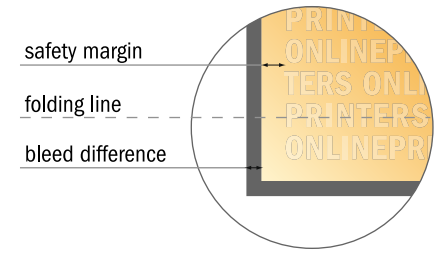

Folded Cards Portrait

DL • Accordion fold • 6 pages

- Data format (incl. 2.00 mm bleed): 30.10 x 21.40 cm
- Trimmed size (open): 29.70 x 21.00 cm
- Trimmed size (closed): 9.90 x 21.00 cm

▪ **Safety margin**
Maintaining 4 mm space between the text/information and the edge of the trimmed format prevents undesirable cuts.

Please note:

- Allow for trim allowance and safety margin according to instructions.
- Arrange background graphics, images or graphics up to the edge of the data format.
- Tolerances may occur during production due to cutting, punching and folding processes.
- This sketch is not drawn to scale.
- Printing data: Instructions and templates can be found under the menu item "Printing data" at www.onlineprinters.com.

Folded Cards Portrait

DL • Accordion fold • 6 pages

- Data format (incl. 2.00 mm bleed): 30.10 x 21.40 cm
- Trimmed size (open): 29.70 x 21.00 cm
- Trimmed size (closed): 9.90 x 21.00 cm

- **Safety margin**
Maintaining 4 mm space between the text/information and the edge of the trimmed format prevents undesirable cuts.