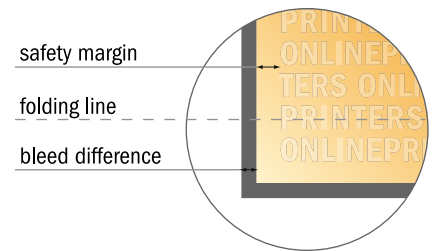

Please note:

- Allow for trim allowance and safety margin according to instructions.
- Arrange background graphics, images or graphics up to the edge of the data format.
- Tolerances may occur during production due to cutting, punching and folding processes.
- This sketch is not drawn to scale.
- Printing data: Instructions and templates can be found under the menu item "Printing data" at www.onlineprinters.com.

Folded Cards Portrait

DL • Accordion fold • 6 pages

- Data format (incl. 2.00 mm bleed): 30.10 x 21.40 cm
- Trimmed size (open): 29.70 x 21.00 cm
- Trimmed size (closed): 9.90 x 21.00 cm

- **Safety margin**
Maintaining 4 mm space between the text/information and the edge of the trimmed format prevents undesirable cuts.