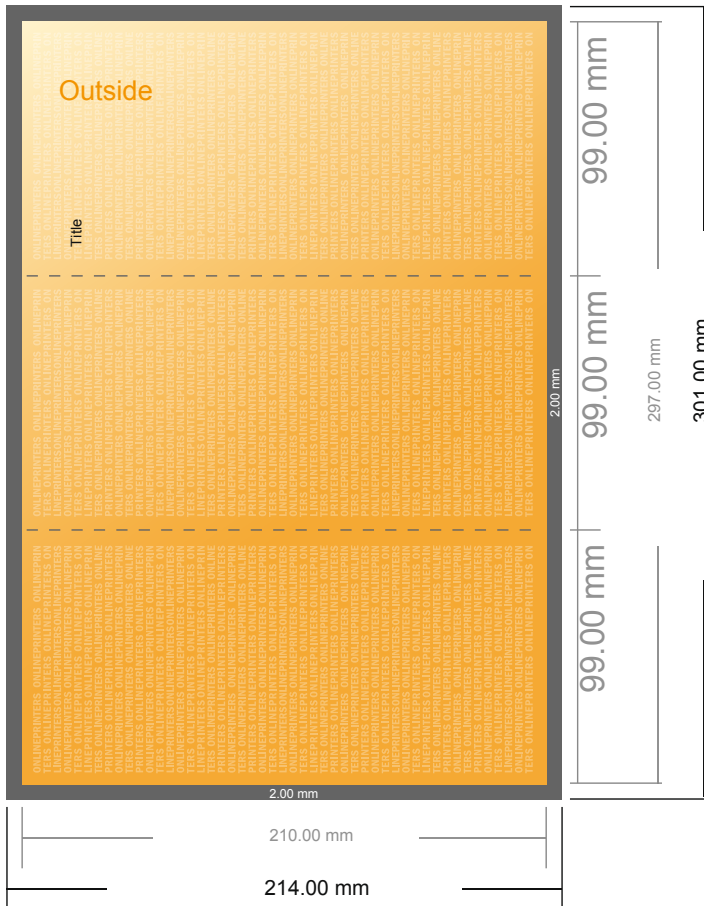

Folded Cards Portrait

DL • Accordion fold • 6 pages

- Data format (incl. 2.00 mm bleed): 30.10 x 21.40 cm
- Trimmed size (open): 29.70 x 21.00 cm
- Trimmed size (closed): 9.90 x 21.00 cm

▪ **Safety margin**
Maintaining 4 mm space between the text/information and the edge of the trimmed format prevents undesirable cuts.

Please note:

- Allow for trim allowance and safety margin according to instructions.
- Arrange background graphics, images or graphics up to the edge of the data format.
- Tolerances may occur during production due to cutting, punching and folding processes.
- This sketch is not drawn to scale.
- Printing data: Instructions and templates can be found under the menu item "Printing data" at www.onlineprinters.com.

Folded Cards Portrait

DL • Accordion fold • 6 pages

- Data format (incl. 2.00 mm bleed): 30.10 x 21.40 cm
- Trimmed size (open): 29.70 x 21.00 cm
- Trimmed size (closed): 9.90 x 21.00 cm

- **Safety margin**
Maintaining 4 mm space between the text/information and the edge of the trimmed format prevents undesirable cuts.