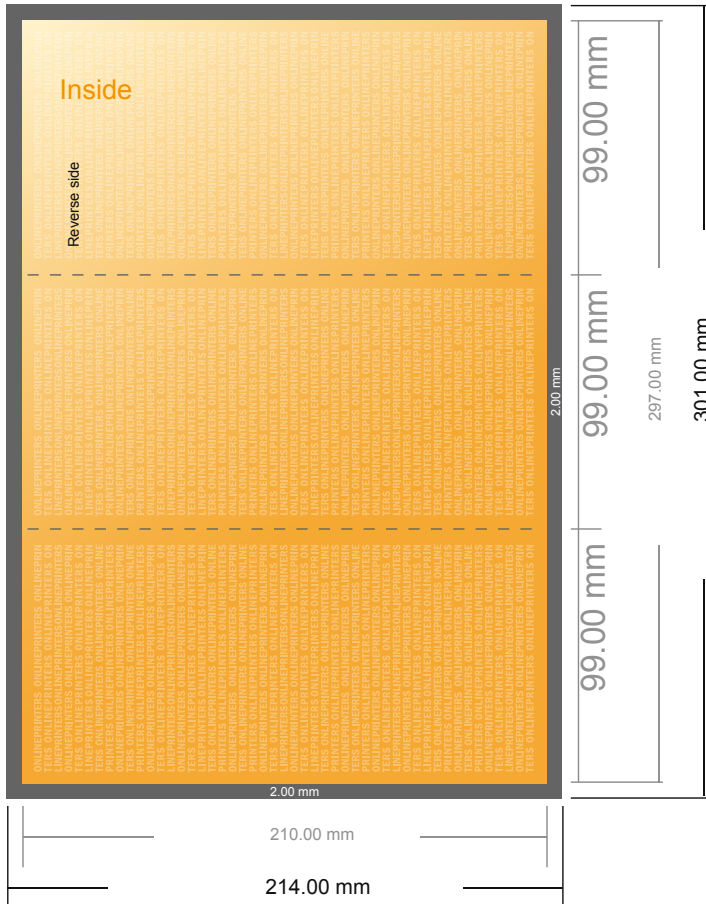

Folded Cards Portrait

DL • Accordion fold • 6 pages

- Data format (incl. 2.00 mm bleed): 30.10 x 21.40 cm
- Trimmed size (open): 29.70 x 21.00 cm
- Trimmed size (closed): 9.90 x 21.00 cm

▪ **Safety margin**
Maintaining 4 mm space between the text/information and the edge of the trimmed format prevents undesirable cuts.

Please note:

- Allow for trim allowance and safety margin according to instructions.
- Arrange background graphics, images or graphics up to the edge of the data format.
- Tolerances may occur during production due to cutting, punching and folding processes.
- This sketch is not drawn to scale.
- Printing data: Instructions and templates can be found under the menu item "Printing data" at www.onlineprinters.com.

Folded Cards Portrait

DL • Accordion fold • 6 pages

- Data format (incl. 2.00 mm bleed): 30.10 x 21.40 cm
- Trimmed size (open): 29.70 x 21.00 cm
- Trimmed size (closed): 9.90 x 21.00 cm

- **Safety margin**
Maintaining 4 mm space between the text/information and the edge of the trimmed format prevents undesirable cuts.