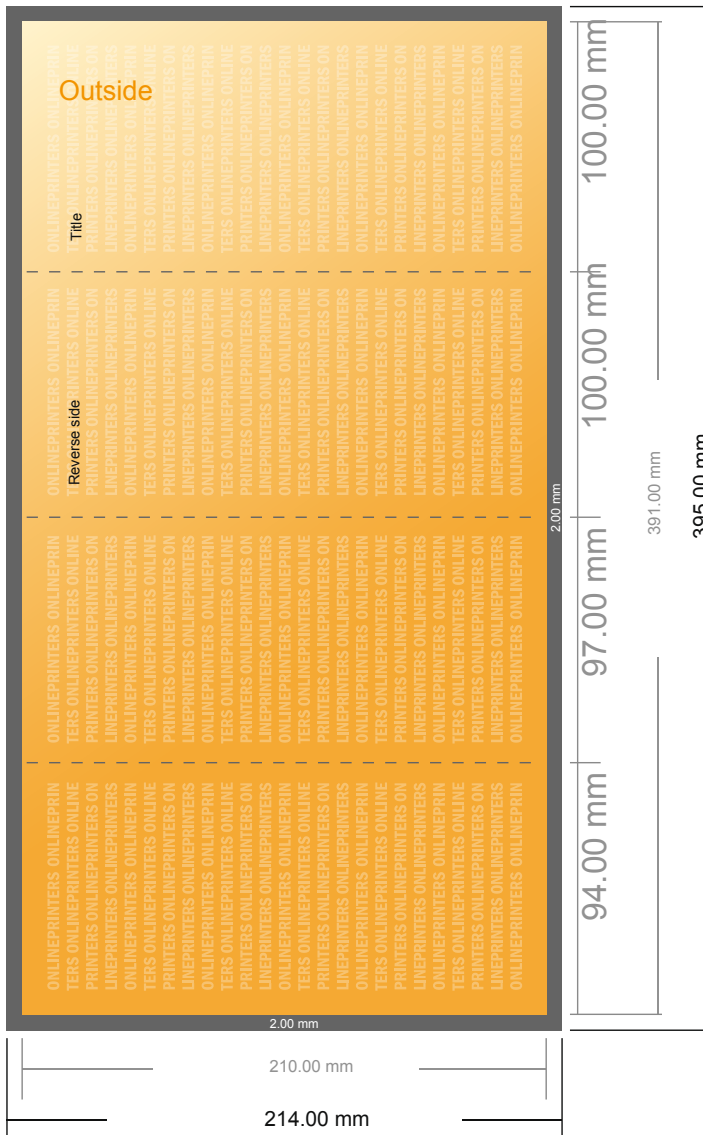

Folded Cards Portrait

DL • Letter fold • 8 pages

- Data format (incl. 2.00 mm bleed): 39.50 x 21.40 cm
- Trimmed size (open): 39.10 x 21.00 cm
- Trimmed size (closed): 10.00 x 21.00 cm

■ **Safety margin**
 Maintaining 4 mm space between the text/information and the edge of the trimmed format prevents undesirable cuts.

Please note:

- Allow for trim allowance and safety margin according to instructions.
- Arrange background graphics, images or graphics up to the edge of the data format.
- Tolerances may occur during production due to cutting, punching and folding processes.
- This sketch is not drawn to scale.
- Printing data: Instructions and templates can be found under the menu item "Printing data" at www.onlineprinters.com.

Folded Cards Portrait

DL • Letter fold • 8 pages

- Data format (incl. 2.00 mm bleed): 39.50 x 21.40 cm
- Trimmed size (open): 39.10 x 21.00 cm
- Trimmed size (closed): 10.00 x 21.00 cm

▪ **Safety margin**
Maintaining 4 mm space between the text/information and the edge of the trimmed format prevents undesirable cuts.