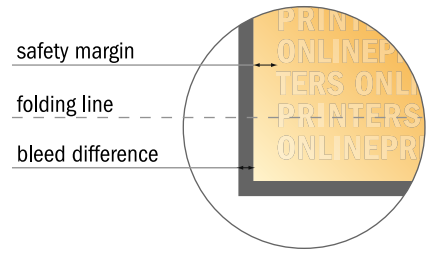

Folded Cards Portrait

DL • Letter fold • 8 pages

- Data format (incl. 2.00 mm bleed): 39.50 x 21.40 cm
- Trimmed size (open): 39.10 x 21.00 cm
- Trimmed size (closed): 10.00 x 21.00 cm

■ **Safety margin**
 Maintaining 4 mm space between the text/information and the edge of the trimmed format prevents undesirable cuts.

Please note:

- Allow for trim allowance and safety margin according to instructions.
- Arrange background graphics, images or graphics up to the edge of the data format.
- Tolerances may occur during production due to cutting, punching and folding processes.
- This sketch is not drawn to scale.
- Printing data: Instructions and templates can be found under the menu item "Printing data" at www.onlineprinters.com.

Folded Cards Portrait

DL • Letter fold • 8 pages

- Data format (incl. 2.00 mm bleed): 39.50 x 21.40 cm
- Trimmed size (open): 39.10 x 21.00 cm
- Trimmed size (closed): 10.00 x 21.00 cm

▪ **Safety margin**
Maintaining 4 mm space between the text/information and the edge of the trimmed format prevents undesirable cuts.