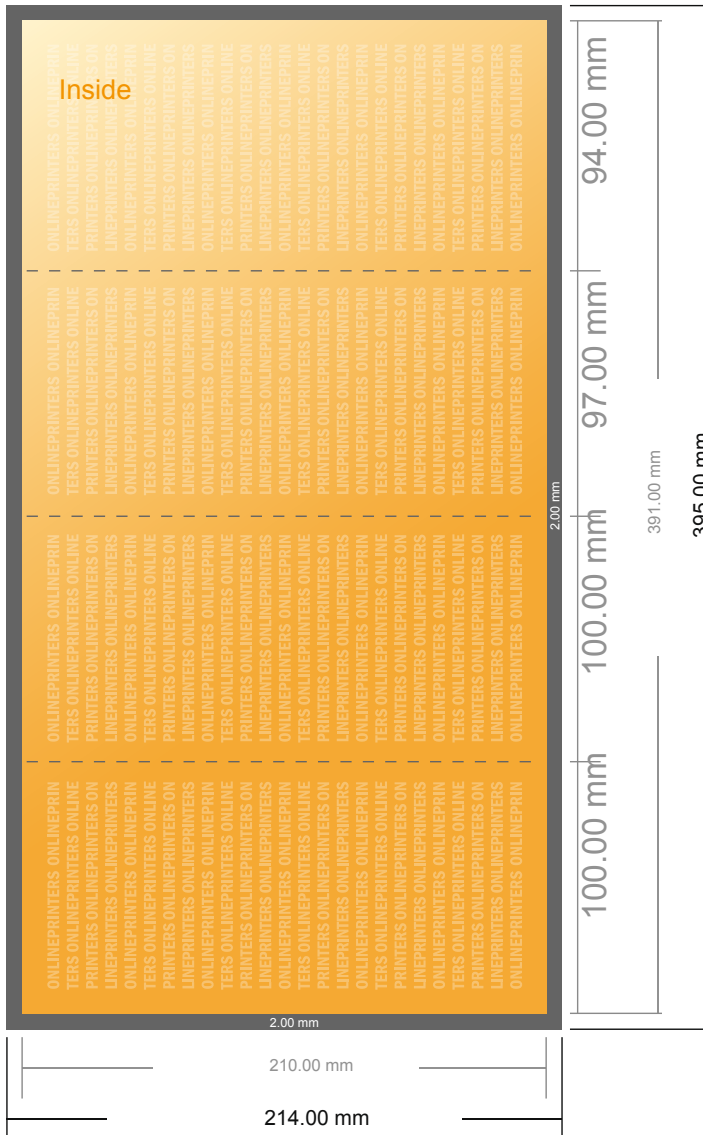

Folded Cards Portrait

DL • Letter fold • 8 pages

- Data format (incl. 2.00 mm bleed): 39.50 x 21.40 cm
- Trimmed size (open): 39.10 x 21.00 cm
- Trimmed size (closed): 10.00 x 21.00 cm

■ **Safety margin**
 Maintaining 4 mm space between the text/information and the edge of the trimmed format prevents undesirable cuts.

Please note:

- Allow for trim allowance and safety margin according to instructions.
- Arrange background graphics, images or graphics up to the edge of the data format.
- Tolerances may occur during production due to cutting, punching and folding processes.
- This sketch is not drawn to scale.
- Printing data: Instructions and templates can be found under the menu item "Printing data" at www.onlineprinters.com.

Folded Cards Portrait

DL • Letter fold • 8 pages

- Data format (incl. 2.00 mm bleed): 39.50 x 21.40 cm
- Trimmed size (open): 39.10 x 21.00 cm
- Trimmed size (closed): 10.00 x 21.00 cm

▪ **Safety margin**
Maintaining 4 mm space between the text/information and the edge of the trimmed format prevents undesirable cuts.