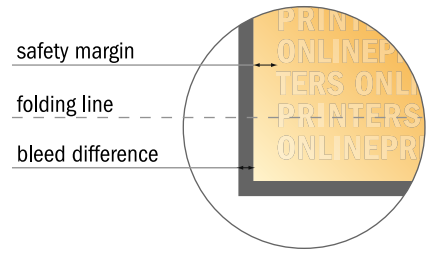

## Folded Cards Portrait

DL • Accordion fold • 8 pages

- Data format (incl. 2.00 mm bleed): 40.40 x 21.40 cm
- Trimmed size (open): 40.00 x 21.00 cm
- Trimmed size (closed): 10.00 x 21.00 cm

■ **Safety margin**  
 Maintaining 4 mm space between the text/information and the edge of the trimmed format prevents undesirable cuts.

**Please note:**

- Allow for trim allowance and safety margin according to instructions.
- Arrange background graphics, images or graphics up to the edge of the data format.
- Tolerances may occur during production due to cutting, punching and folding processes.
- This sketch is not drawn to scale.
- Printing data: Instructions and templates can be found under the menu item "Printing data" at [www.onlineprinters.com](http://www.onlineprinters.com).

## Folded Cards Portrait

DL • Accordion fold • 8 pages

- Data format (incl. 2.00 mm bleed): 40.40 x 21.40 cm
- Trimmed size (open): 40.00 x 21.00 cm
- Trimmed size (closed): 10.00 x 21.00 cm

▪ **Safety margin**  
Maintaining 4 mm space between the text/information and the edge of the trimmed format prevents undesirable cuts.