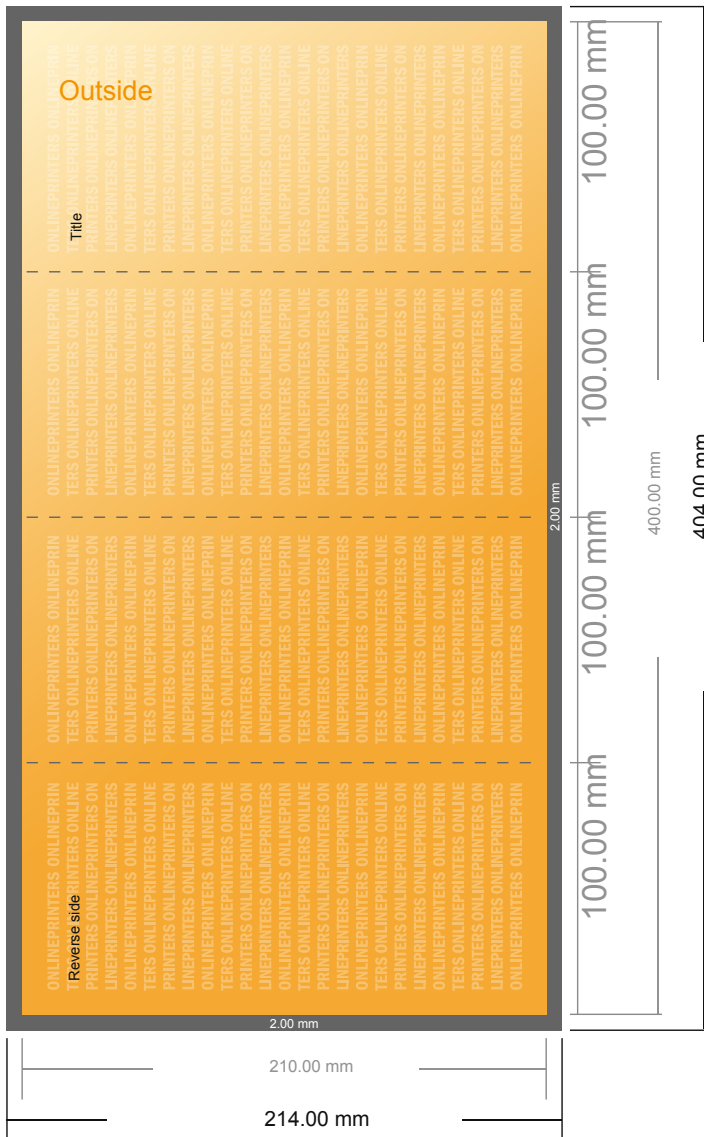

## Folded Cards Portrait

DL • Accordion fold • 8 pages

- Data format (incl. 2.00 mm bleed): 40.40 x 21.40 cm
- Trimmed size (open): 40.00 x 21.00 cm
- Trimmed size (closed): 10.00 x 21.00 cm

■ **Safety margin**  
 Maintaining 4 mm space between the text/information and the edge of the trimmed format prevents undesirable cuts.

**Please note:**

- Allow for trim allowance and safety margin according to instructions.
- Arrange background graphics, images or graphics up to the edge of the data format.
- Tolerances may occur during production due to cutting, punching and folding processes.
- This sketch is not drawn to scale.
- Printing data: Instructions and templates can be found under the menu item "Printing data" at [www.onlineprinters.com](http://www.onlineprinters.com).

## Folded Cards Portrait

DL • Accordion fold • 8 pages

- Data format (incl. 2.00 mm bleed): 40.40 x 21.40 cm
- Trimmed size (open): 40.00 x 21.00 cm
- Trimmed size (closed): 10.00 x 21.00 cm

▪ **Safety margin**  
Maintaining 4 mm space between the text/information and the edge of the trimmed format prevents undesirable cuts.