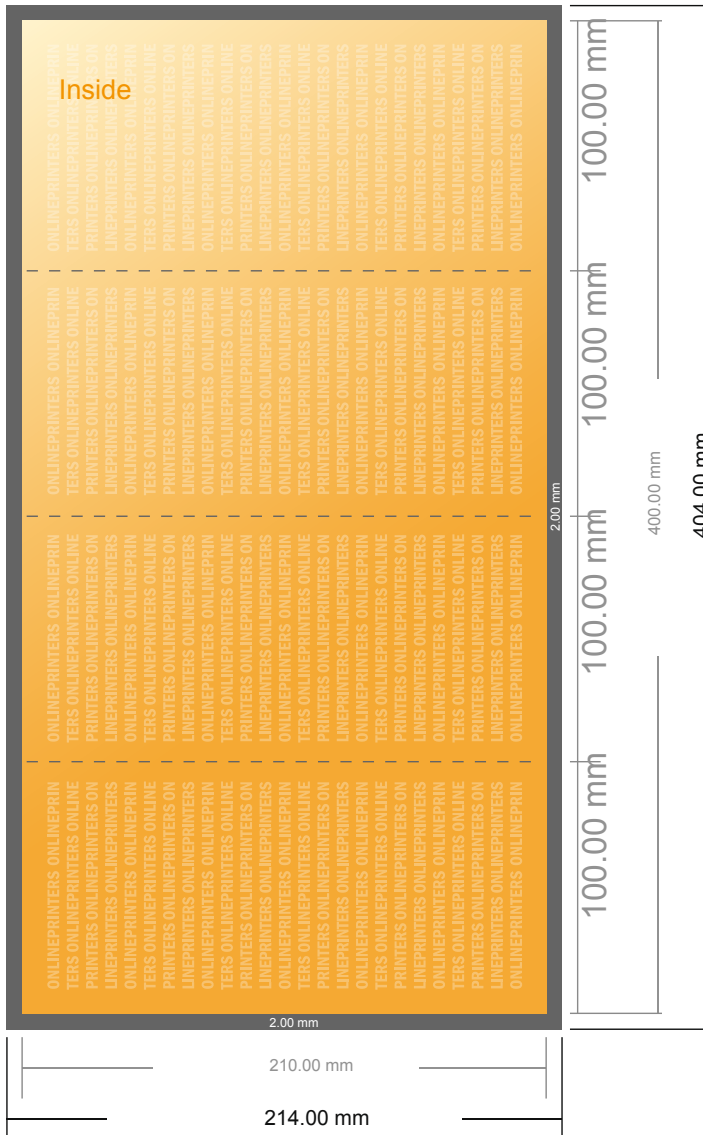

## Folded Cards Portrait

DL • Accordion fold • 8 pages

- Data format (incl. 2.00 mm bleed): 40.40 x 21.40 cm
- Trimmed size (open): 40.00 x 21.00 cm
- Trimmed size (closed): 10.00 x 21.00 cm

■ **Safety margin**  
 Maintaining 4 mm space between the text/information and the edge of the trimmed format prevents undesirable cuts.

**Please note:**

- Allow for trim allowance and safety margin according to instructions.
- Arrange background graphics, images or graphics up to the edge of the data format.
- Tolerances may occur during production due to cutting, punching and folding processes.
- This sketch is not drawn to scale.
- Printing data: Instructions and templates can be found under the menu item "Printing data" at [www.onlineprinters.com](http://www.onlineprinters.com).

## Folded Cards Portrait

DL • Accordion fold • 8 pages

- Data format (incl. 2.00 mm bleed): 40.40 x 21.40 cm
- Trimmed size (open): 40.00 x 21.00 cm
- Trimmed size (closed): 10.00 x 21.00 cm

▪ **Safety margin**  
Maintaining 4 mm space between the text/information and the edge of the trimmed format prevents undesirable cuts.