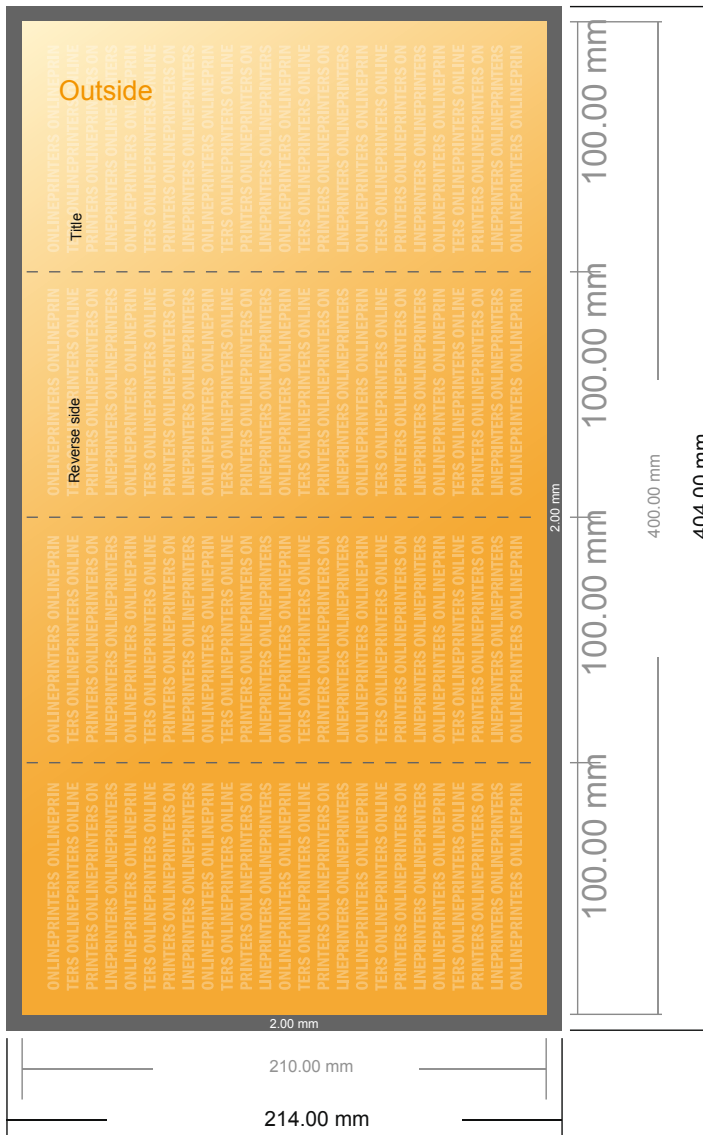

Folded Cards Portrait

DL • Double parallel fold • 8 pages

- Data format (incl. 2.00 mm bleed): 40.40 x 21.40 cm
- Trimmed size (open): 40.00 x 21.00 cm
- Trimmed size (closed): 10.00 x 21.00 cm

- **Safety margin**
Maintaining 4 mm space between the text/information and the edge of the trimmed format prevents undesirable cuts.

Please note:

- Allow for trim allowance and safety margin according to instructions.
- Arrange background graphics, images or graphics up to the edge of the data format.
- Tolerances may occur during production due to cutting, punching and folding processes.
- This sketch is not drawn to scale.
- Printing data: Instructions and templates can be found under the menu item "Printing data" at www.onlineprinters.com.

Folded Cards Portrait

DL • Double parallel fold • 8 pages

- Data format (incl. 2.00 mm bleed): 40.40 x 21.40 cm
- Trimmed size (open): 40.00 x 21.00 cm
- Trimmed size (closed): 10.00 x 21.00 cm

▪ **Safety margin**
Maintaining 4 mm space between the text/information and the edge of the trimmed format prevents undesirable cuts.