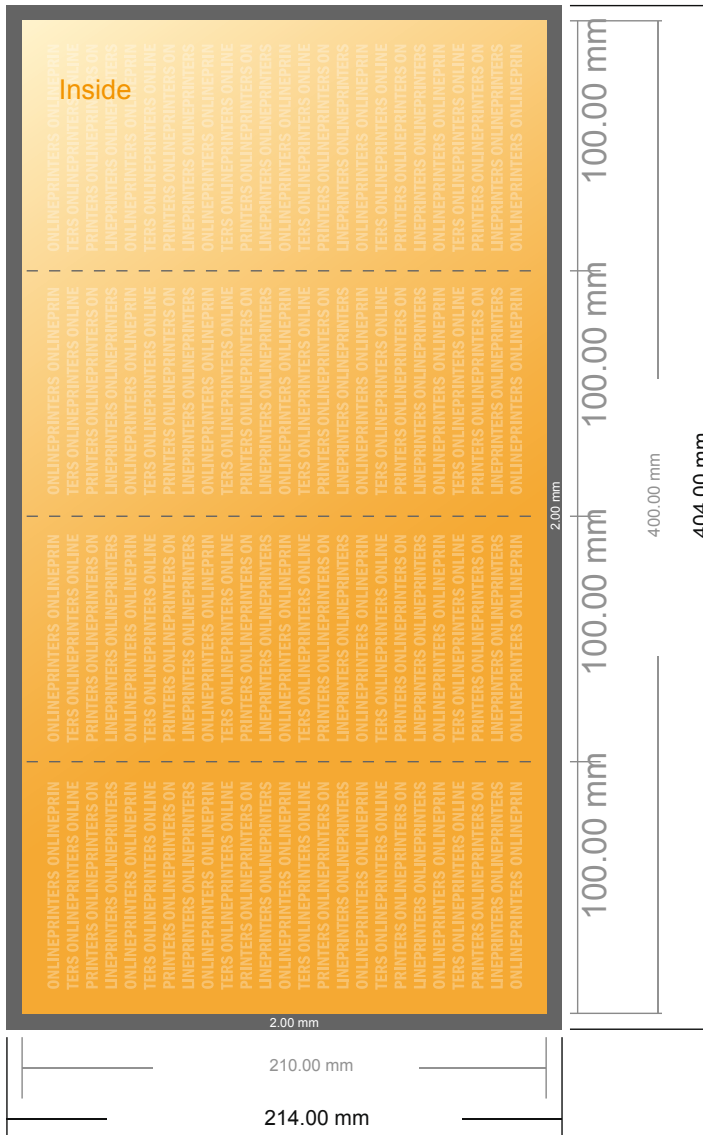

Folded Cards Portrait

DL • Double parallel fold • 8 pages

- Data format (incl. 2.00 mm bleed): 40.40 x 21.40 cm
- Trimmed size (open): 40.00 x 21.00 cm
- Trimmed size (closed): 10.00 x 21.00 cm

- **Safety margin**
Maintaining 4 mm space between the text/information and the edge of the trimmed format prevents undesirable cuts.

Please note:

- Allow for trim allowance and safety margin according to instructions.
- Arrange background graphics, images or graphics up to the edge of the data format.
- Tolerances may occur during production due to cutting, punching and folding processes.
- This sketch is not drawn to scale.
- Printing data: Instructions and templates can be found under the menu item "Printing data" at www.onlineprinters.com.

Folded Cards Portrait

DL • Double parallel fold • 8 pages

- Data format (incl. 2.00 mm bleed): 40.40 x 21.40 cm
- Trimmed size (open): 40.00 x 21.00 cm
- Trimmed size (closed): 10.00 x 21.00 cm

▪ **Safety margin**
Maintaining 4 mm space between the text/information and the edge of the trimmed format prevents undesirable cuts.