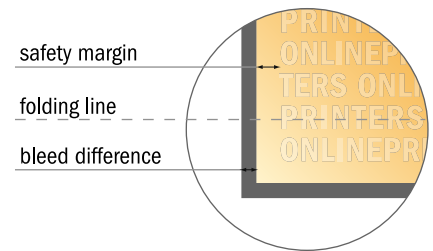

Folded Cards Portrait

DL • Gate fold (closed) • 8 pages

- Data format (incl. 2.00 mm bleed): 40.00 x 21.40 cm
- Trimmed size (open): 39.60 x 21.00 cm
- Trimmed size (closed): 10.00 x 21.00 cm

▪ **Safety margin**
Maintaining 4 mm space between the text/information and the edge of the trimmed format prevents undesirable cuts.

Please note:

- Allow for trim allowance and safety margin according to instructions.
- Arrange background graphics, images or graphics up to the edge of the data format.
- Tolerances may occur during production due to cutting, punching and folding processes.
- This sketch is not drawn to scale.
- Printing data: Instructions and templates can be found under the menu item "Printing data" at www.onlineprinters.com.

Folded Cards Portrait

DL • Gate fold (closed) • 8 pages

- Data format (incl. 2.00 mm bleed): 40.00 x 21.40 cm
- Trimmed size (open): 39.60 x 21.00 cm
- Trimmed size (closed): 10.00 x 21.00 cm

- **Safety margin**
Maintaining 4 mm space between the text/information and the edge of the trimmed format prevents undesirable cuts.