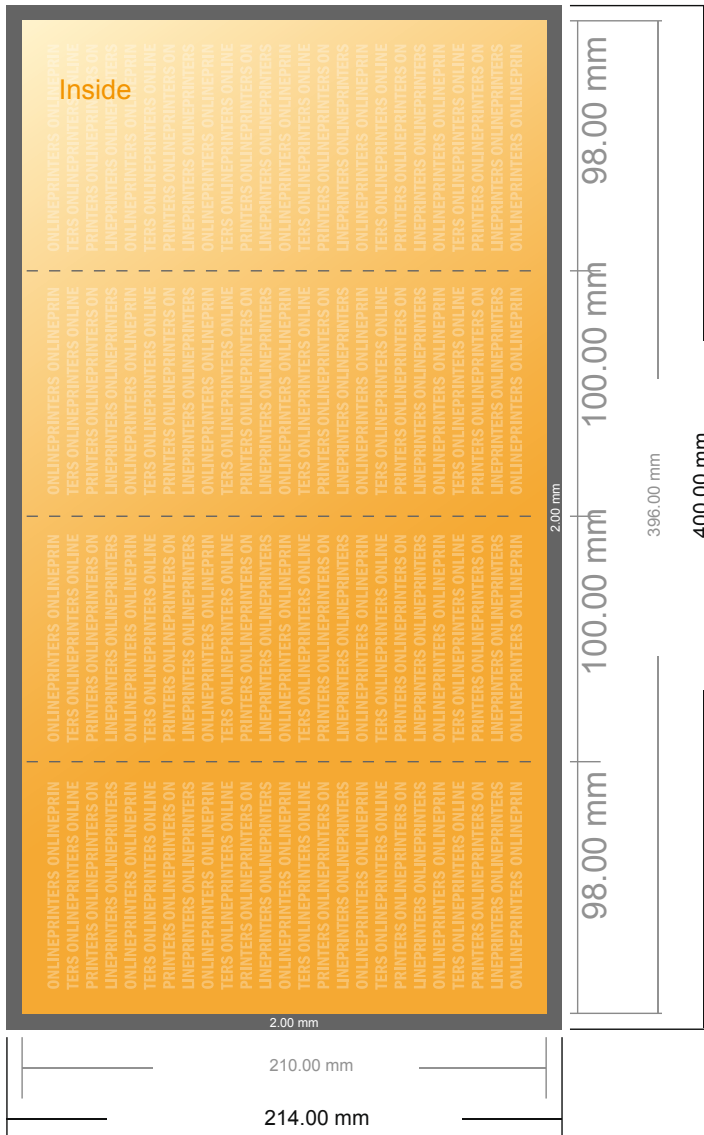

Folded Cards Portrait

DL • Gate fold (closed) • 8 pages

- Data format (incl. 2.00 mm bleed): 40.00 x 21.40 cm
- Trimmed size (open): 39.60 x 21.00 cm
- Trimmed size (closed): 10.00 x 21.00 cm

▪ **Safety margin**
Maintaining 4 mm space between the text/information and the edge of the trimmed format prevents undesirable cuts.

Please note:

- Allow for trim allowance and safety margin according to instructions.
- Arrange background graphics, images or graphics up to the edge of the data format.
- Tolerances may occur during production due to cutting, punching and folding processes.
- This sketch is not drawn to scale.
- Printing data: Instructions and templates can be found under the menu item "Printing data" at www.onlineprinters.com.

Folded Cards Portrait

DL • Gate fold (closed) • 8 pages

- Data format (incl. 2.00 mm bleed): 40.00 x 21.40 cm
- Trimmed size (open): 39.60 x 21.00 cm
- Trimmed size (closed): 10.00 x 21.00 cm

- **Safety margin**
Maintaining 4 mm space between the text/information and the edge of the trimmed format prevents undesirable cuts.