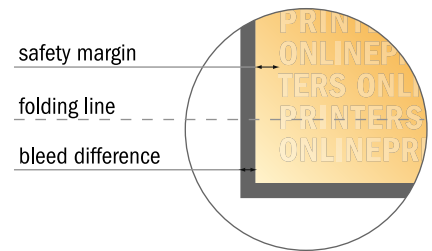

Please note:

- Allow for trim allowance and safety margin according to instructions.
- Arrange background graphics, images or graphics up to the edge of the data format.
- Tolerances may occur during production due to cutting, punching and folding processes.
- This sketch is not drawn to scale.
- Printing data: Instructions and templates can be found under the menu item "Printing data" at www.onlineprinters.com.

Folded Cards Portrait

DL • Gate fold (closed) • 8 pages

- Data format (incl. 2.00 mm bleed): 40.00 x 21.40 cm
- Trimmed size (open): 39.60 x 21.00 cm
- Trimmed size (closed): 10.00 x 21.00 cm

- **Safety margin**
Maintaining 4 mm space between the text/information and the edge of the trimmed format prevents undesirable cuts.