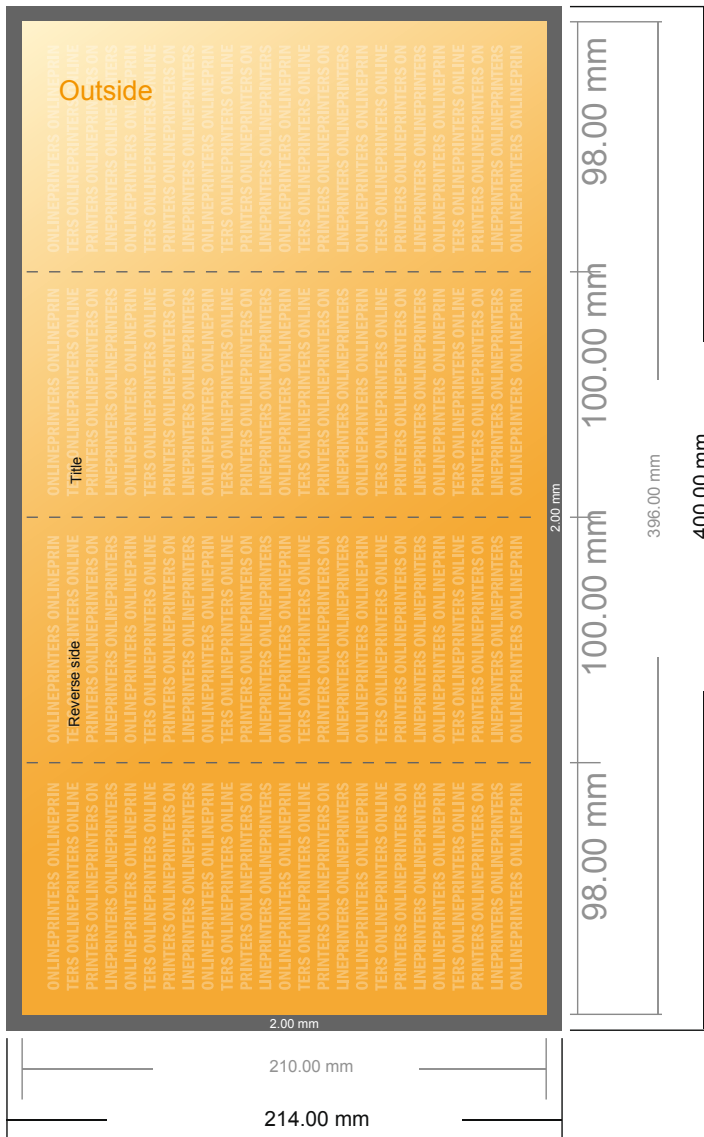

Folded Cards Portrait

DL • Gate fold (closed) • 8 pages

- Data format (incl. 2.00 mm bleed): 40.00 x 21.40 cm
- Trimmed size (open): 39.60 x 21.00 cm
- Trimmed size (closed): 10.00 x 21.00 cm

▪ **Safety margin**
Maintaining 4 mm space between the text/information and the edge of the trimmed format prevents undesirable cuts.

Please note:

- Allow for trim allowance and safety margin according to instructions.
- Arrange background graphics, images or graphics up to the edge of the data format.
- Tolerances may occur during production due to cutting, punching and folding processes.
- This sketch is not drawn to scale.
- Printing data: Instructions and templates can be found under the menu item "Printing data" at www.onlineprinters.com.

Folded Cards Portrait

DL • Gate fold (closed) • 8 pages

- Data format (incl. 2.00 mm bleed): 40.00 x 21.40 cm
- Trimmed size (open): 39.60 x 21.00 cm
- Trimmed size (closed): 10.00 x 21.00 cm

- **Safety margin**
Maintaining 4 mm space between the text/information and the edge of the trimmed format prevents undesirable cuts.