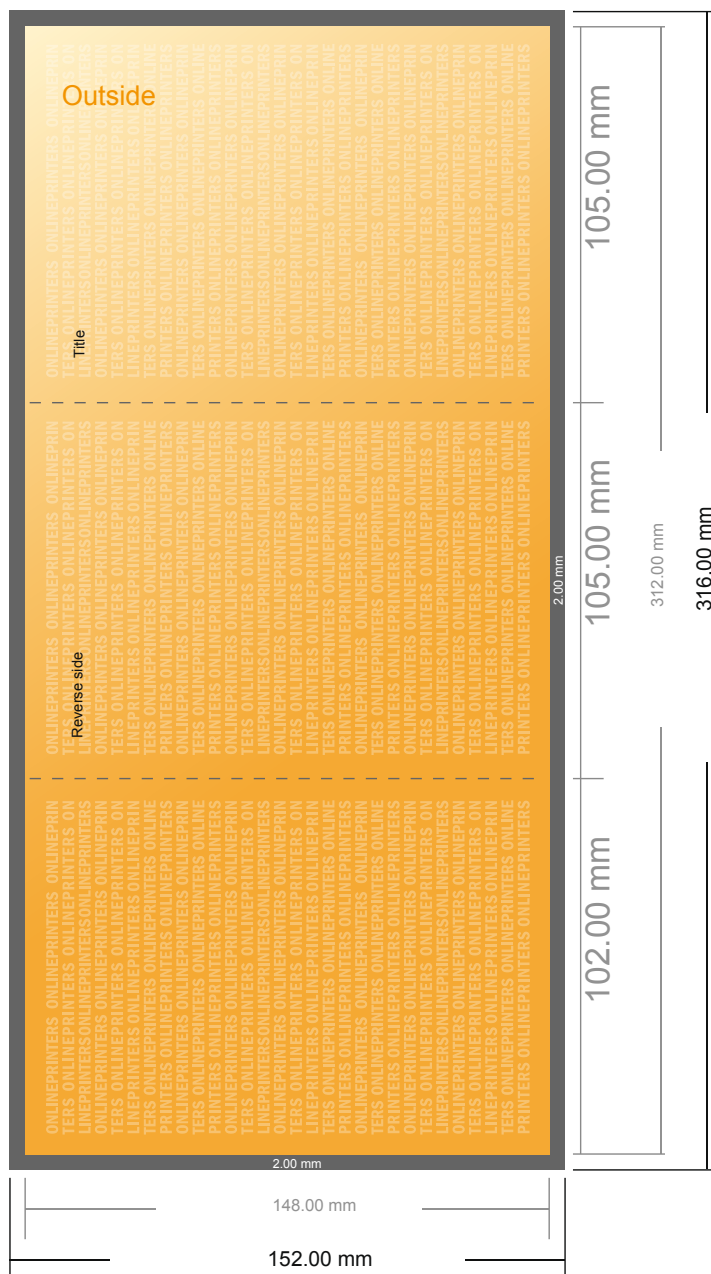

Folded Cards Portrait

A6 • Letter fold • 6 pages

- Data format (incl. 2.00 mm bleed): 31.60 x 15.20 cm
- Trimmed size (open): 31.20 x 14.80 cm
- Trimmed size (closed): 10.50 x 14.80 cm

- **Safety margin**
Maintaining 4 mm space between the text/information and the edge of the trimmed format prevents undesirable cuts.

Please note:

- Allow for trim allowance and safety margin according to instructions.
- Arrange background graphics, images or graphics up to the edge of the data format.
- Tolerances may occur during production due to cutting, punching and folding processes.
- This sketch is not drawn to scale.
- Printing data: Instructions and templates can be found under the menu item "Printing data" at www.onlineprinters.com.