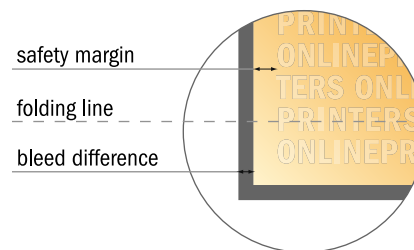

Folded Cards Portrait

A6 • Letter fold • 6 pages

- Data format (incl. 2.00 mm bleed): 31.60 x 15.20 cm
- Trimmed size (open): 31.20 x 14.80 cm
- Trimmed size (closed): 10.50 x 14.80 cm

- **Safety margin**
Maintaining 4 mm space between the text/information and the edge of the trimmed format prevents undesirable cuts.

Please note:

- Allow for trim allowance and safety margin according to instructions.
- Arrange background graphics, images or graphics up to the edge of the data format.
- Tolerances may occur during production due to cutting, punching and folding processes.
- This sketch is not drawn to scale.
- Printing data: Instructions and templates can be found under the menu item "Printing data" at www.onlineprinters.com.