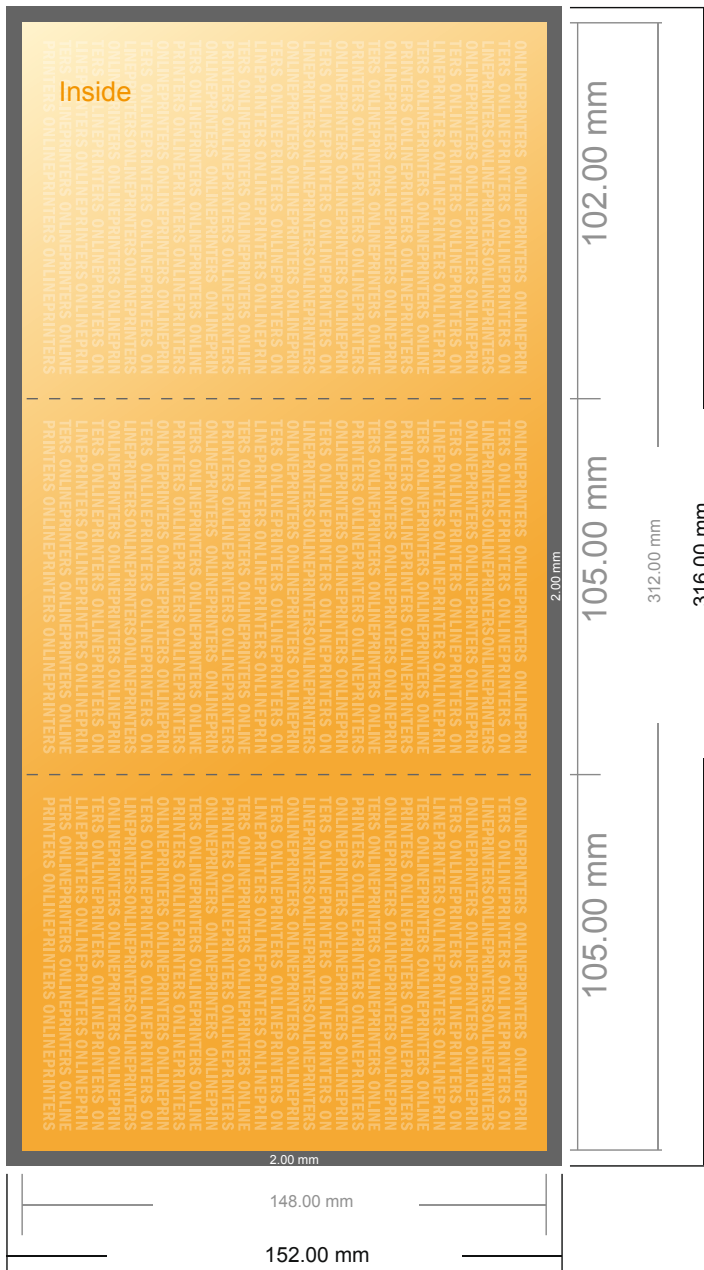

Folded Cards Portrait

A6 • Letter fold • 6 pages

- Data format (incl. 2.00 mm bleed): 31.60 x 15.20 cm
- Trimmed size (open): 31.20 x 14.80 cm
- Trimmed size (closed): 10.50 x 14.80 cm

- **Safety margin**
Maintaining 4 mm space between the text/information and the edge of the trimmed format prevents undesirable cuts.

Please note:

- Allow for trim allowance and safety margin according to instructions.
- Arrange background graphics, images or graphics up to the edge of the data format.
- Tolerances may occur during production due to cutting, punching and folding processes.
- This sketch is not drawn to scale.
- Printing data: Instructions and templates can be found under the menu item "Printing data" at www.onlineprinters.com.