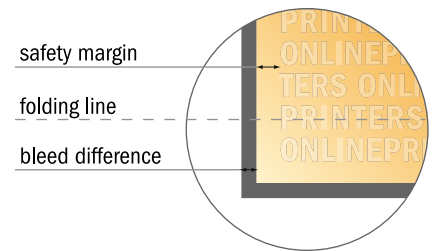

Folded Cards Portrait

A6 • Letter fold • 6 pages

- Data format (incl. 2.00 mm bleed): 31.60 x 15.20 cm
- Trimmed size (open): 31.20 x 14.80 cm
- Trimmed size (closed): 10.50 x 14.80 cm

- **Safety margin**
Maintaining 4 mm space between the text/information and the edge of the trimmed format prevents undesirable cuts.

Please note:

- Allow for trim allowance and safety margin according to instructions.
- Arrange background graphics, images or graphics up to the edge of the data format.
- Tolerances may occur during production due to cutting, punching and folding processes.
- This sketch is not drawn to scale.
- Printing data: Instructions and templates can be found under the menu item "Printing data" at www.onlineprinters.com.