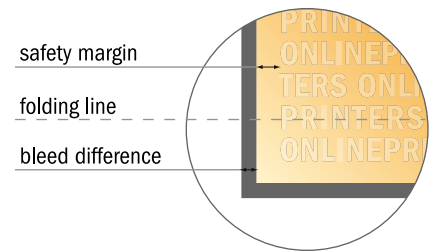

Folded Cards Portrait

A6 • Accordion fold • 6 pages

- Data format (incl. 2.00 mm bleed): 31.90 x 15.20 cm

- Trimmed size (open): 31.50 x 14.80 cm

- Trimmed size (closed): 10.50 x 14.80 cm

- **Safety margin**
Maintaining 4 mm space between the text/information and the edge of the trimmed format prevents undesirable cuts.

Please note:

- Allow for trim allowance and safety margin according to instructions.
- Arrange background graphics, images or graphics up to the edge of the data format.
- Tolerances may occur during production due to cutting, punching and folding processes.
- This sketch is not drawn to scale.
- Printing data: Instructions and templates can be found under the menu item "Printing data" at www.onlineprinters.com.

Folded Cards Portrait

A6 • Accordion fold • 6 pages

- Data format (incl. 2.00 mm bleed): 31.90 x 15.20 cm
- Trimmed size (open): 31.50 x 14.80 cm
- Trimmed size (closed): 10.50 x 14.80 cm

▪ **Safety margin**
 Maintaining 4 mm space between the text/information and the edge of the trimmed format prevents undesirable cuts.