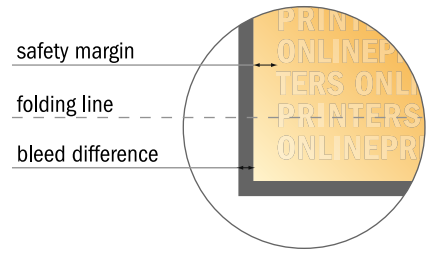

Folded Cards Portrait

A6 • Accordion fold • 6 pages

- Data format (incl. 2.00 mm bleed): 31.90 x 15.20 cm

- Trimmed size (open): 31.50 x 14.80 cm

- Trimmed size (closed): 10.50 x 14.80 cm

- **Safety margin**
Maintaining 4 mm space between the text/information and the edge of the trimmed format prevents undesirable cuts.

Please note:

- Allow for trim allowance and safety margin according to instructions.
- Arrange background graphics, images or graphics up to the edge of the data format.
- Tolerances may occur during production due to cutting, punching and folding processes.
- This sketch is not drawn to scale.
- Printing data: Instructions and templates can be found under the menu item "Printing data" at www.onlineprinters.com.

Folded Cards Portrait

A6 • Accordion fold • 6 pages

- Data format (incl. 2.00 mm bleed): 31.90 x 15.20 cm
- Trimmed size (open): 31.50 x 14.80 cm
- Trimmed size (closed): 10.50 x 14.80 cm

▪ **Safety margin**
 Maintaining 4 mm space between the text/information and the edge of the trimmed format prevents undesirable cuts.