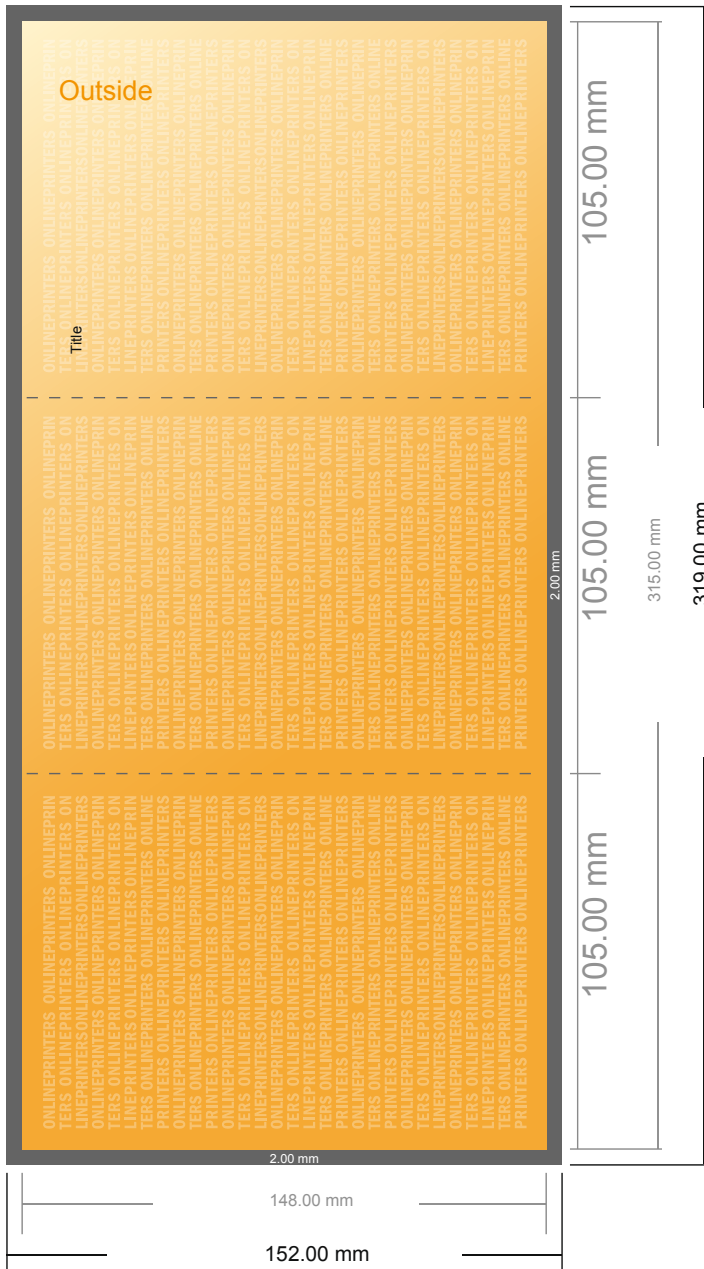

Folded Cards Portrait

A6 • Accordion fold • 6 pages

- Data format (incl. 2.00 mm bleed): 31.90 x 15.20 cm

- Trimmed size (open): 31.50 x 14.80 cm

- Trimmed size (closed): 10.50 x 14.80 cm

- **Safety margin**
Maintaining 4 mm space between the text/information and the edge of the trimmed format prevents undesirable cuts.

Please note:

- Allow for trim allowance and safety margin according to instructions.
- Arrange background graphics, images or graphics up to the edge of the data format.
- Tolerances may occur during production due to cutting, punching and folding processes.
- This sketch is not drawn to scale.
- Printing data: Instructions and templates can be found under the menu item "Printing data" at www.onlineprinters.com.

Folded Cards Portrait

A6 • Accordion fold • 6 pages

- Data format (incl. 2.00 mm bleed): 31.90 x 15.20 cm
- Trimmed size (open): 31.50 x 14.80 cm
- Trimmed size (closed): 10.50 x 14.80 cm

▪ **Safety margin**
 Maintaining 4 mm space between the text/information and the edge of the trimmed format prevents undesirable cuts.