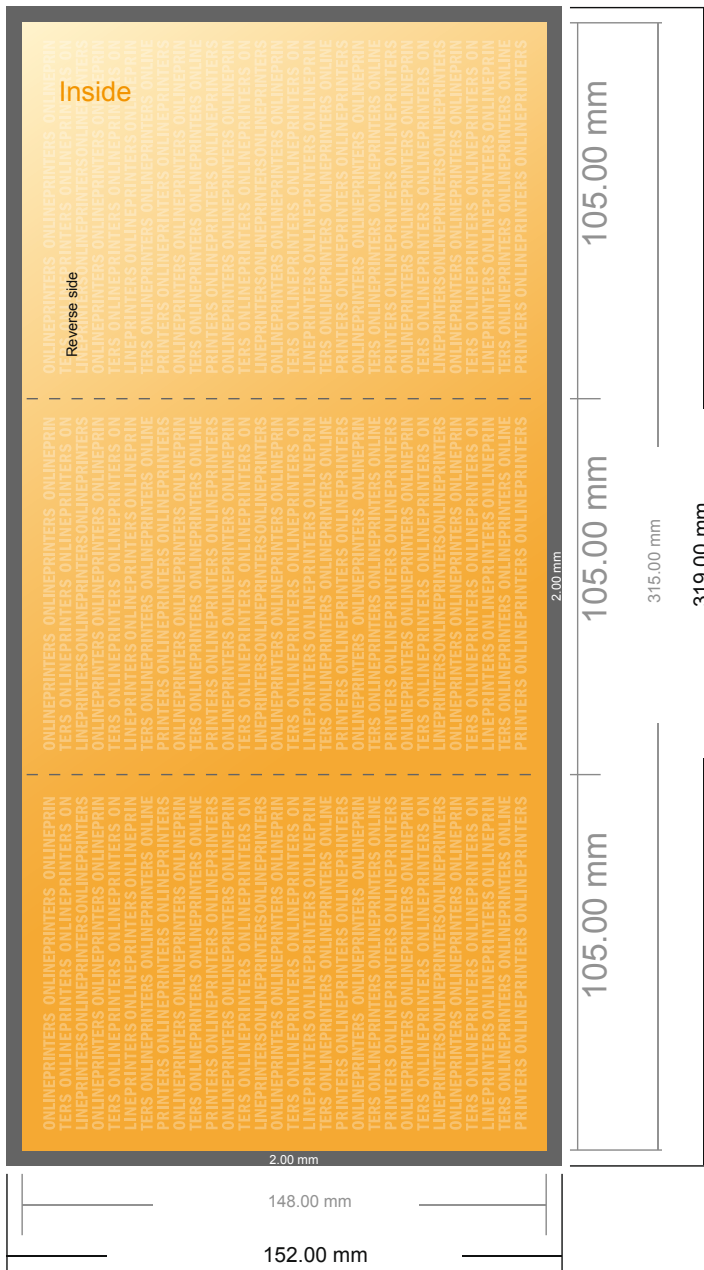

Folded Cards Portrait

A6 • Accordion fold • 6 pages

- Data format (incl. 2.00 mm bleed): 31.90 x 15.20 cm

- Trimmed size (open): 31.50 x 14.80 cm

- Trimmed size (closed): 10.50 x 14.80 cm

- **Safety margin**
Maintaining 4 mm space between the text/information and the edge of the trimmed format prevents undesirable cuts.

Please note:

- Allow for trim allowance and safety margin according to instructions.
- Arrange background graphics, images or graphics up to the edge of the data format.
- Tolerances may occur during production due to cutting, punching and folding processes.
- This sketch is not drawn to scale.
- Printing data: Instructions and templates can be found under the menu item "Printing data" at www.onlineprinters.com.

Folded Cards Portrait

A6 • Accordion fold • 6 pages

- Data format (incl. 2.00 mm bleed): 31.90 x 15.20 cm
- Trimmed size (open): 31.50 x 14.80 cm
- Trimmed size (closed): 10.50 x 14.80 cm

▪ **Safety margin**
 Maintaining 4 mm space between the text/information and the edge of the trimmed format prevents undesirable cuts.