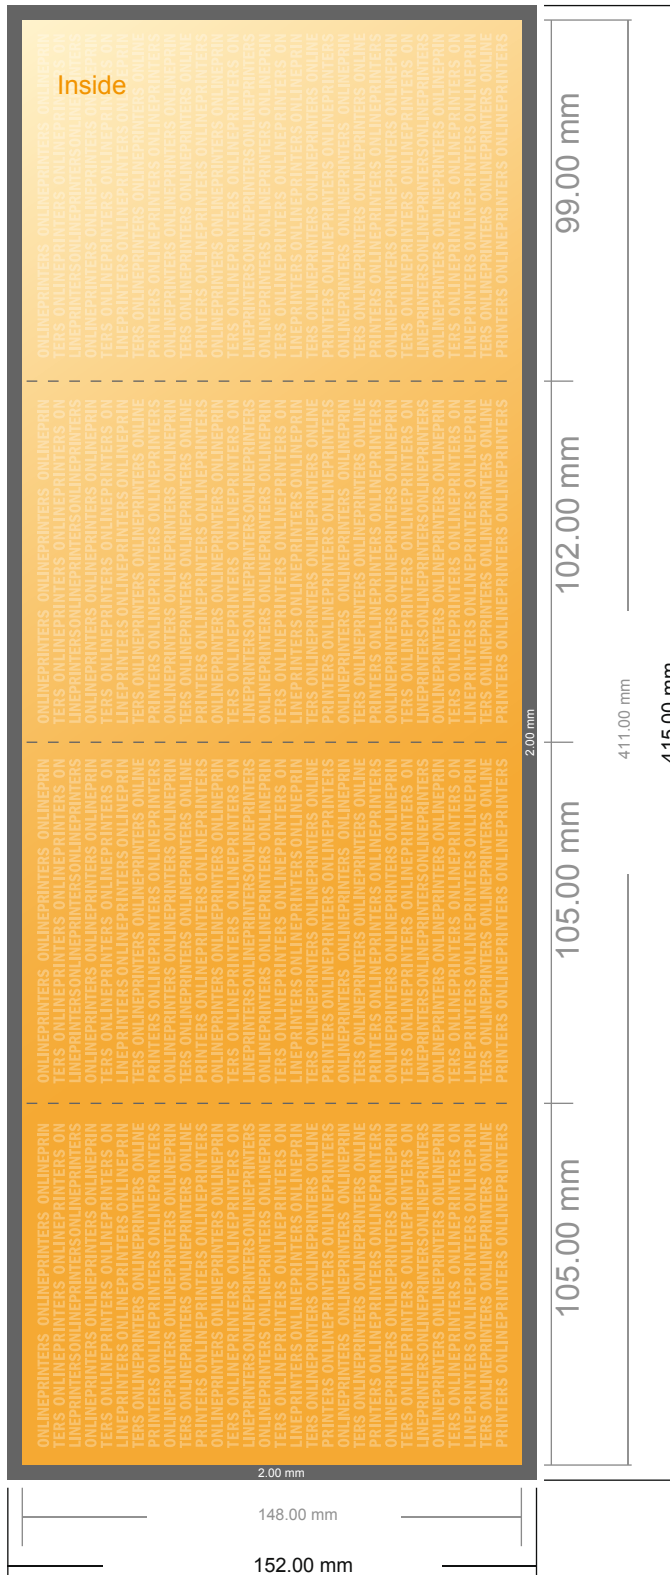

## Folded Cards Portrait

A6 • Letter fold • 8 pages

- Data format (incl. 2.00 mm bleed): 41.50 x 15.20 cm
- Trimmed size (open): 41.10 x 14.80 cm
- Trimmed size (closed): 10.50 x 14.80 cm

- **Safety margin**  
Maintaining 4 mm space between the text/information and the edge of the trimmed format prevents undesirable cuts.

### Please note:

- Allow for trim allowance and safety margin according to instructions.
- Arrange background graphics, images or graphics up to the edge of the data format.
- Tolerances may occur during production due to cutting, punching and folding processes.
- This sketch is not drawn to scale.
- Printing data: Instructions and templates can be found under the menu item "Printing data" at [www.onlineprinters.com](http://www.onlineprinters.com).

# Folded Cards Portrait

A6 • Letter fold • 8 pages

- Data format (incl. 2.00 mm bleed): 41.50 x 15.20 cm
- Trimmed size (open): 41.10 x 14.80 cm
- Trimmed size (closed): 10.50 x 14.80 cm

▪ **Safety margin**  
 Maintaining 4 mm space between the text/information and the edge of the trimmed format prevents undesirable cuts.

**Please note:**

- Allow for trim allowance and safety margin according to instructions.
- Arrange background graphics, images or graphics up to the edge of the data format.
- Tolerances may occur during production due to cutting, punching and folding processes.
- This sketch is not drawn to scale.
- Printing data: Instructions and templates can be found under the menu item "Printing data" at [www.onlineprinters.com](http://www.onlineprinters.com).