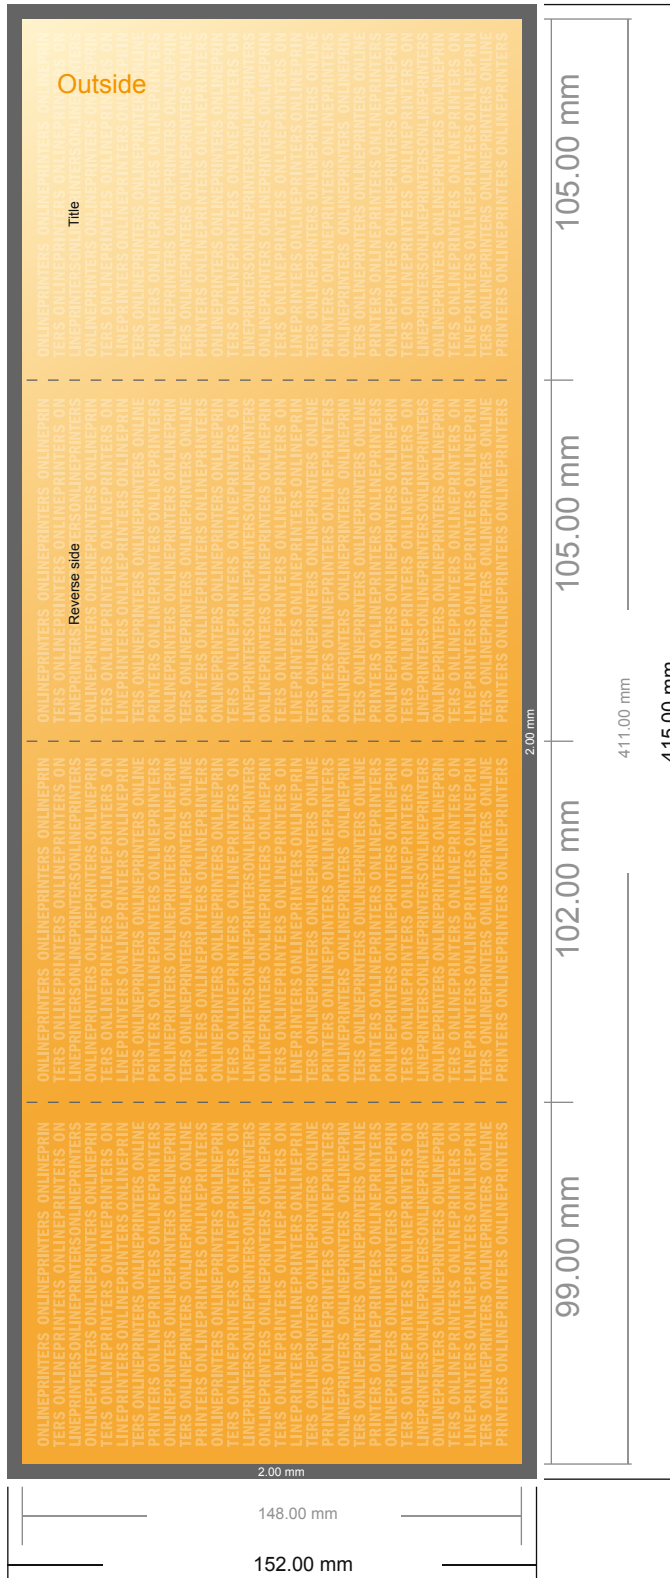

## Folded Cards Portrait

A6 • Letter fold • 8 pages

- Data format (incl. 2.00 mm bleed): 41.50 x 15.20 cm
- Trimmed size (open): 41.10 x 14.80 cm
- Trimmed size (closed): 10.50 x 14.80 cm

- **Safety margin**  
Maintaining 4 mm space between the text/information and the edge of the trimmed format prevents undesirable cuts.

### Please note:

- Allow for trim allowance and safety margin according to instructions.
- Arrange background graphics, images or graphics up to the edge of the data format.
- Tolerances may occur during production due to cutting, punching and folding processes.
- This sketch is not drawn to scale.
- Printing data: Instructions and templates can be found under the menu item "Printing data" at [www.onlineprinters.com](http://www.onlineprinters.com).

# Folded Cards Portrait

A6 • Letter fold • 8 pages

- Data format (incl. 2.00 mm bleed): 41.50 x 15.20 cm
- Trimmed size (open): 41.10 x 14.80 cm
- Trimmed size (closed): 10.50 x 14.80 cm

▪ **Safety margin**  
 Maintaining 4 mm space between the text/information and the edge of the trimmed format prevents undesirable cuts.

**Please note:**

- Allow for trim allowance and safety margin according to instructions.
- Arrange background graphics, images or graphics up to the edge of the data format.
- Tolerances may occur during production due to cutting, punching and folding processes.
- This sketch is not drawn to scale.
- Printing data: Instructions and templates can be found under the menu item "Printing data" at [www.onlineprinters.com](http://www.onlineprinters.com).