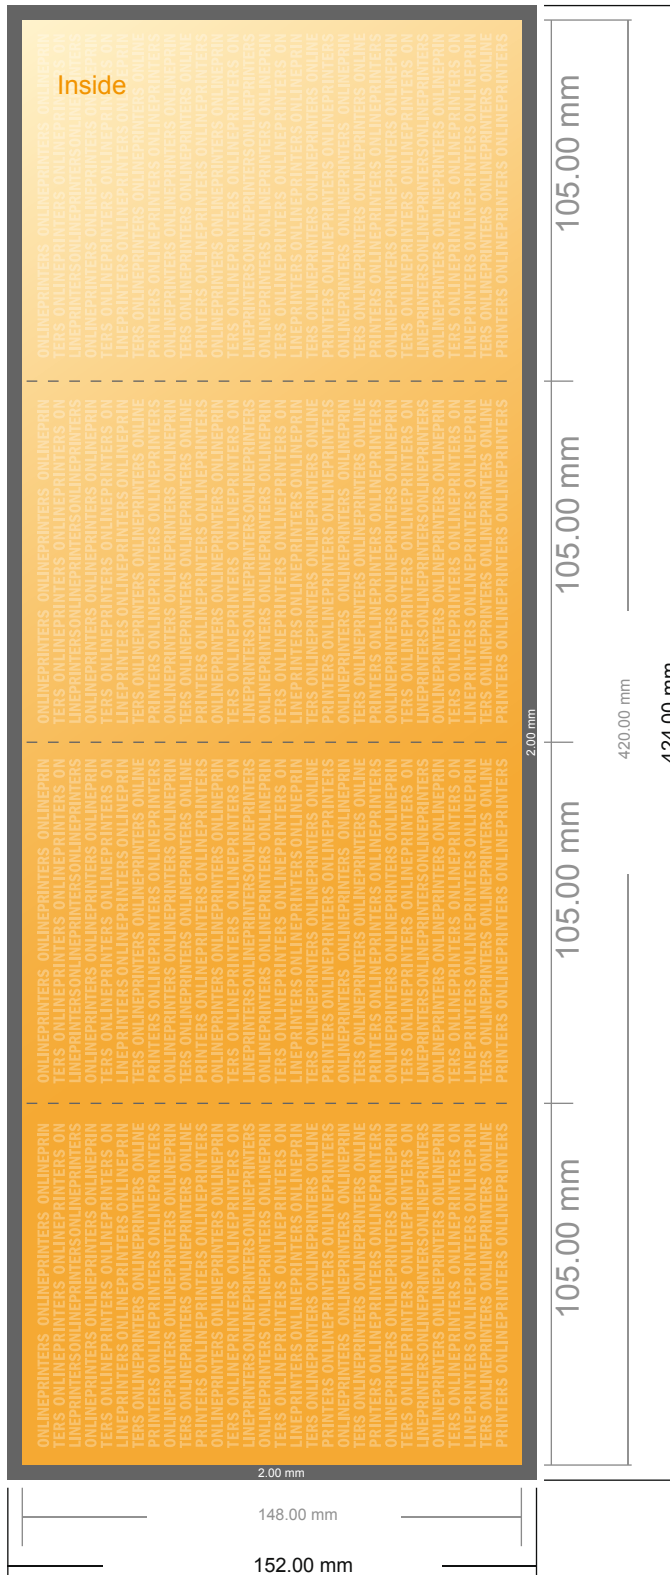

## Folded Cards Portrait

A6 • Accordion fold • 8 pages

- Data format (incl. 2.00 mm bleed): 42.40 x 15.20 cm
- Trimmed size (open): 42.00 x 14.80 cm
- Trimmed size (closed): 10.50 x 14.80 cm

- **Safety margin**  
Maintaining 4 mm space between the text/information and the edge of the trimmed format prevents undesirable cuts.

### Please note:

- Allow for trim allowance and safety margin according to instructions.
- Arrange background graphics, images or graphics up to the edge of the data format.
- Tolerances may occur during production due to cutting, punching and folding processes.
- This sketch is not drawn to scale.
- Printing data: Instructions and templates can be found under the menu item "Printing data" at [www.onlineprinters.com](http://www.onlineprinters.com).

# Folded Cards Portrait

A6 • Accordion fold • 8 pages

- Data format  
(incl. 2.00 mm bleed):  
42.40 x 15.20 cm

- Trimmed size (open):  
42.00 x 14.80 cm

- Trimmed size (closed):  
10.50 x 14.80 cm

- **Safety margin**  
Maintaining 4 mm space between the text/information and the edge of the trimmed format prevents undesirable cuts.

**Please note:**

- Allow for trim allowance and safety margin according to instructions.
- Arrange background graphics, images or graphics up to the edge of the data format.
- Tolerances may occur during production due to cutting, punching and folding processes.
- This sketch is not drawn to scale.
- Printing data: Instructions and templates can be found under the menu item "Printing data" at [www.onlineprinters.com](http://www.onlineprinters.com).