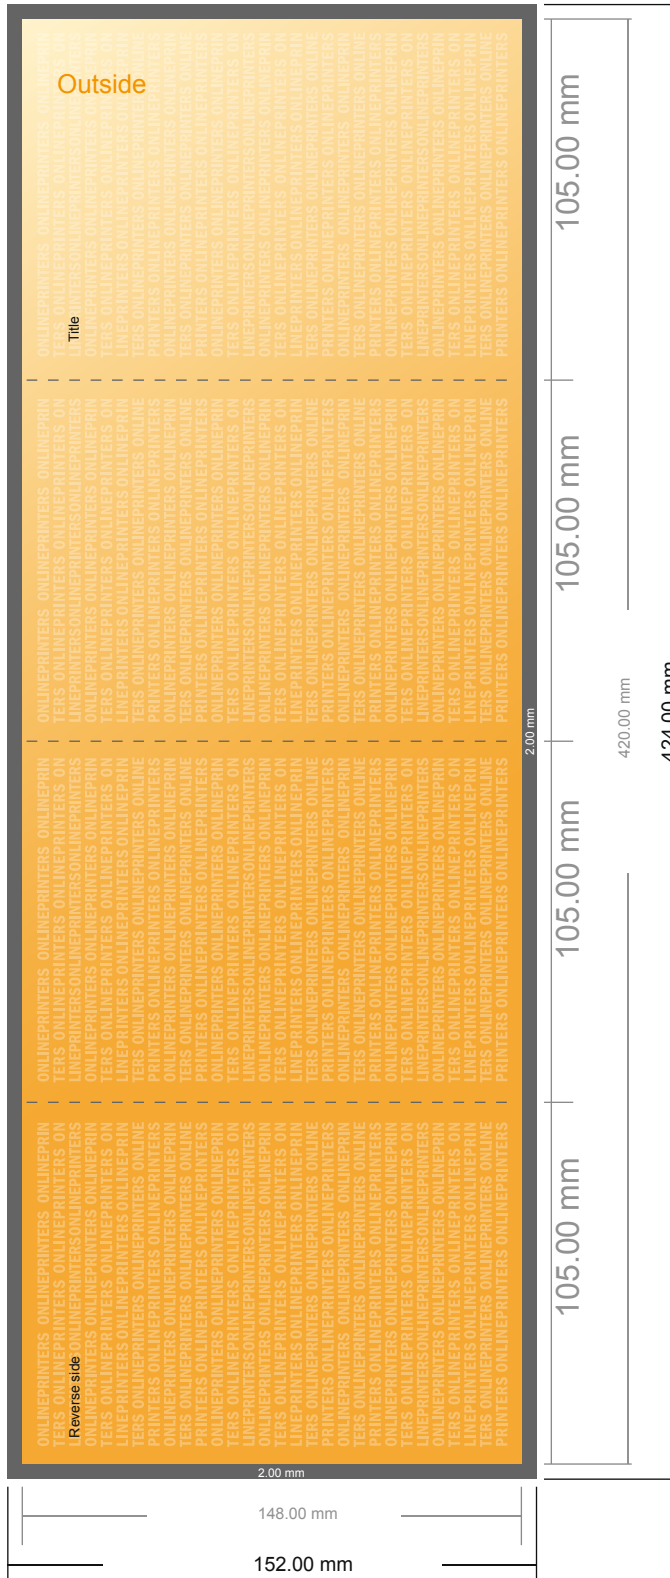

## Folded Cards Portrait

A6 • Accordion fold • 8 pages

- Data format (incl. 2.00 mm bleed): 42.40 x 15.20 cm
- Trimmed size (open): 42.00 x 14.80 cm
- Trimmed size (closed): 10.50 x 14.80 cm

- **Safety margin**  
Maintaining 4 mm space between the text/information and the edge of the trimmed format prevents undesirable cuts.

### Please note:

- Allow for trim allowance and safety margin according to instructions.
- Arrange background graphics, images or graphics up to the edge of the data format.
- Tolerances may occur during production due to cutting, punching and folding processes.
- This sketch is not drawn to scale.
- Printing data: Instructions and templates can be found under the menu item "Printing data" at [www.onlineprinters.com](http://www.onlineprinters.com).

# Folded Cards Portrait

A6 • Accordion fold • 8 pages

- Data format  
(incl. 2.00 mm bleed):  
42.40 x 15.20 cm

- Trimmed size (open):  
42.00 x 14.80 cm

- Trimmed size (closed):  
10.50 x 14.80 cm

- **Safety margin**  
Maintaining 4 mm space between the text/information and the edge of the trimmed format prevents undesirable cuts.

**Please note:**

- Allow for trim allowance and safety margin according to instructions.
- Arrange background graphics, images or graphics up to the edge of the data format.
- Tolerances may occur during production due to cutting, punching and folding processes.
- This sketch is not drawn to scale.
- Printing data: Instructions and templates can be found under the menu item "Printing data" at [www.onlineprinters.com](http://www.onlineprinters.com).