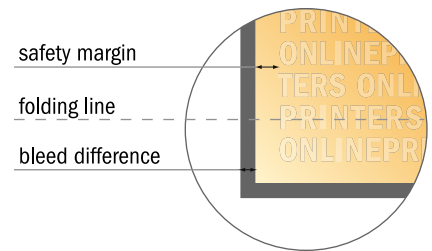

### Please note:

- Allow for trim allowance and safety margin according to instructions.
- Arrange background graphics, images or graphics up to the edge of the data format.
- Tolerances may occur during production due to cutting, punching and folding processes.
- This sketch is not drawn to scale.
- Printing data: Instructions and templates can be found under the menu item "Printing data" at [www.onlineprinters.com](http://www.onlineprinters.com).

# Folded Cards Portrait

A6 • Accordion fold • 8 pages

- Data format  
(incl. 2.00 mm bleed):  
42.40 x 15.20 cm

- Trimmed size (open):  
42.00 x 14.80 cm

- Trimmed size (closed):  
10.50 x 14.80 cm

- **Safety margin**  
Maintaining 4 mm space between the text/information and the edge of the trimmed format prevents undesirable cuts.

**Please note:**

- Allow for trim allowance and safety margin according to instructions.
- Arrange background graphics, images or graphics up to the edge of the data format.
- Tolerances may occur during production due to cutting, punching and folding processes.
- This sketch is not drawn to scale.
- Printing data: Instructions and templates can be found under the menu item "Printing data" at [www.onlineprinters.com](http://www.onlineprinters.com).