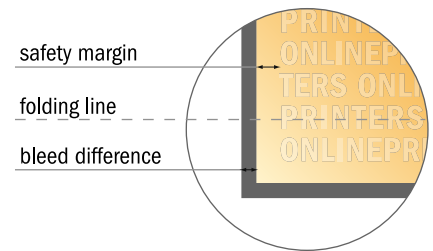

## Folded Cards Portrait

A6 • Accordion fold • 8 pages

- Data format (incl. 2.00 mm bleed): 42.40 x 15.20 cm
- Trimmed size (open): 42.00 x 14.80 cm
- Trimmed size (closed): 10.50 x 14.80 cm

- **Safety margin**  
Maintaining 4 mm space between the text/information and the edge of the trimmed format prevents undesirable cuts.

### Please note:

- Allow for trim allowance and safety margin according to instructions.
- Arrange background graphics, images or graphics up to the edge of the data format.
- Tolerances may occur during production due to cutting, punching and folding processes.
- This sketch is not drawn to scale.
- Printing data: Instructions and templates can be found under the menu item "Printing data" at [www.onlineprinters.com](http://www.onlineprinters.com).

# Folded Cards Portrait

A6 • Accordion fold • 8 pages

- Data format  
(incl. 2.00 mm bleed):  
42.40 x 15.20 cm

- Trimmed size (open):  
42.00 x 14.80 cm

- Trimmed size (closed):  
10.50 x 14.80 cm

- **Safety margin**  
Maintaining 4 mm space between the text/information and the edge of the trimmed format prevents undesirable cuts.

**Please note:**

- Allow for trim allowance and safety margin according to instructions.
- Arrange background graphics, images or graphics up to the edge of the data format.
- Tolerances may occur during production due to cutting, punching and folding processes.
- This sketch is not drawn to scale.
- Printing data: Instructions and templates can be found under the menu item "Printing data" at [www.onlineprinters.com](http://www.onlineprinters.com).