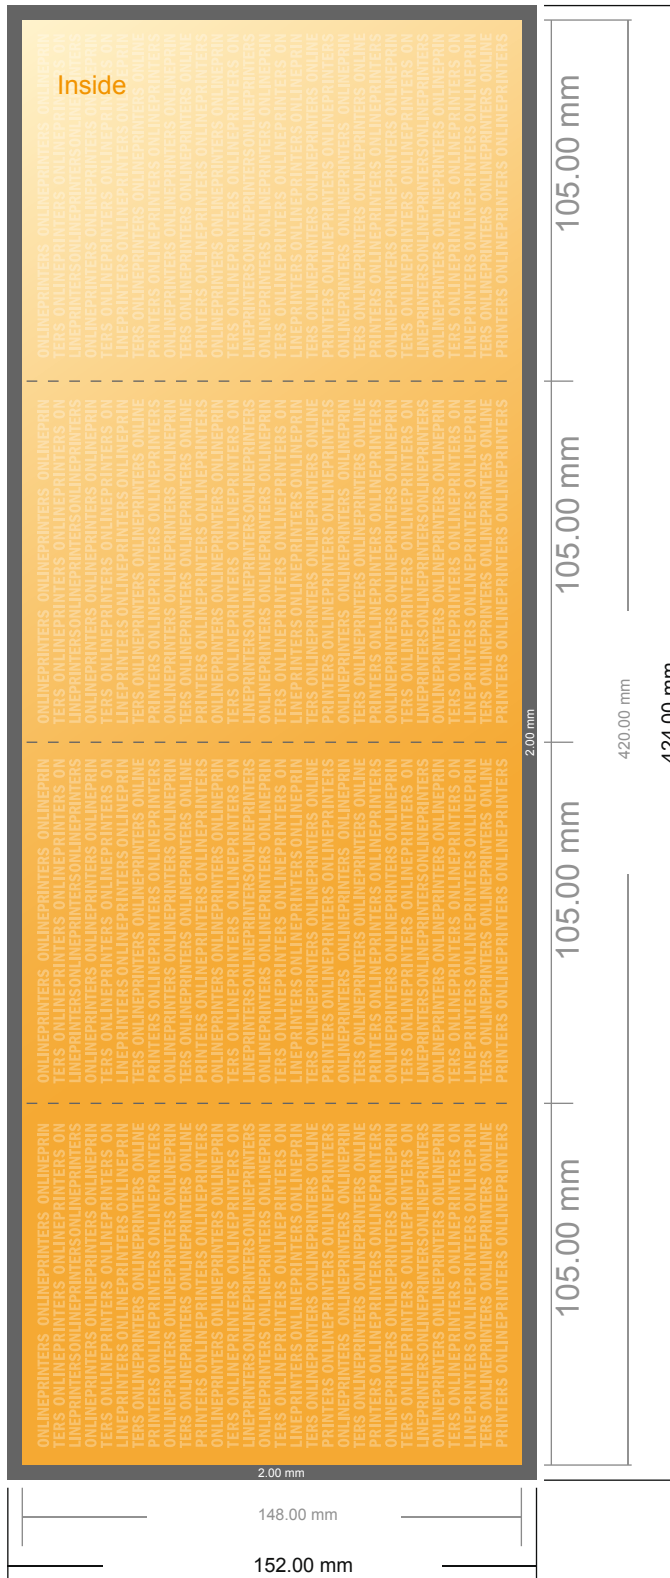

Folded Cards Portrait

A6 • Double parallel fold • 8 pages

- Data format (incl. 2.00 mm bleed): 42.40 x 15.20 cm
- Trimmed size (open): 42.00 x 14.80 cm
- Trimmed size (closed): 10.50 x 14.80 cm

- **Safety margin**
Maintaining 4 mm space between the text/information and the edge of the trimmed format prevents undesirable cuts.

Please note:

- Allow for trim allowance and safety margin according to instructions.
- Arrange background graphics, images or graphics up to the edge of the data format.
- Tolerances may occur during production due to cutting, punching and folding processes.
- This sketch is not drawn to scale.
- Printing data: Instructions and templates can be found under the menu item "Printing data" at www.onlineprinters.com.