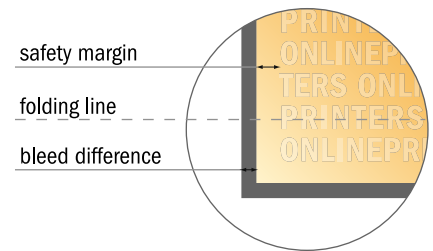

Folded Cards Portrait

A6 • Double parallel fold • 8 pages

- Data format (incl. 2.00 mm bleed): 42.40 x 15.20 cm
- Trimmed size (open): 42.00 x 14.80 cm
- Trimmed size (closed): 10.50 x 14.80 cm

- **Safety margin**
Maintaining 4 mm space between the text/information and the edge of the trimmed format prevents undesirable cuts.

Please note:

- Allow for trim allowance and safety margin according to instructions.
- Arrange background graphics, images or graphics up to the edge of the data format.
- Tolerances may occur during production due to cutting, punching and folding processes.
- This sketch is not drawn to scale.
- Printing data: Instructions and templates can be found under the menu item "Printing data" at www.onlineprinters.com.