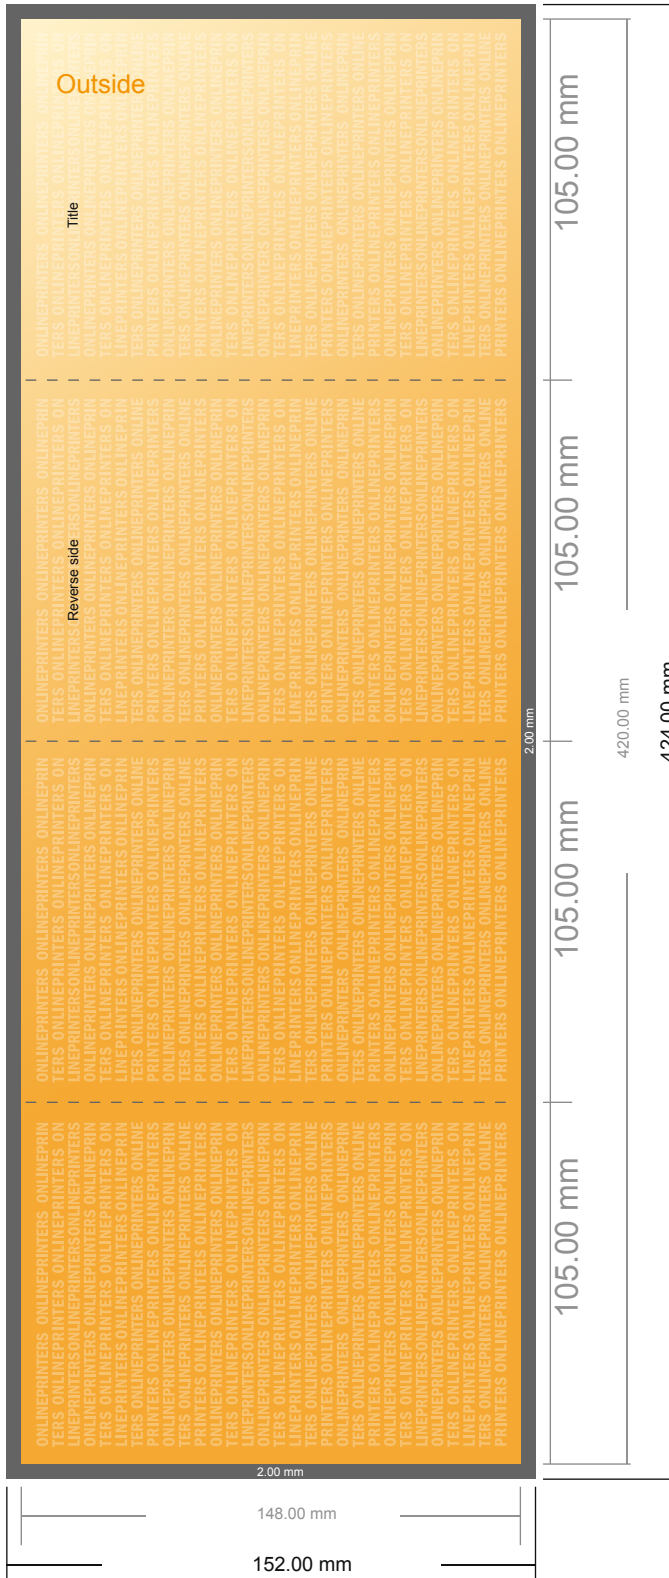

Folded Cards Portrait

A6 • Double parallel fold • 8 pages

- Data format (incl. 2.00 mm bleed): 42.40 x 15.20 cm
- Trimmed size (open): 42.00 x 14.80 cm
- Trimmed size (closed): 10.50 x 14.80 cm

- **Safety margin**
Maintaining 4 mm space between the text/information and the edge of the trimmed format prevents undesirable cuts.

Please note:

- Allow for trim allowance and safety margin according to instructions.
- Arrange background graphics, images or graphics up to the edge of the data format.
- Tolerances may occur during production due to cutting, punching and folding processes.
- This sketch is not drawn to scale.
- Printing data: Instructions and templates can be found under the menu item "Printing data" at www.onlineprinters.com.