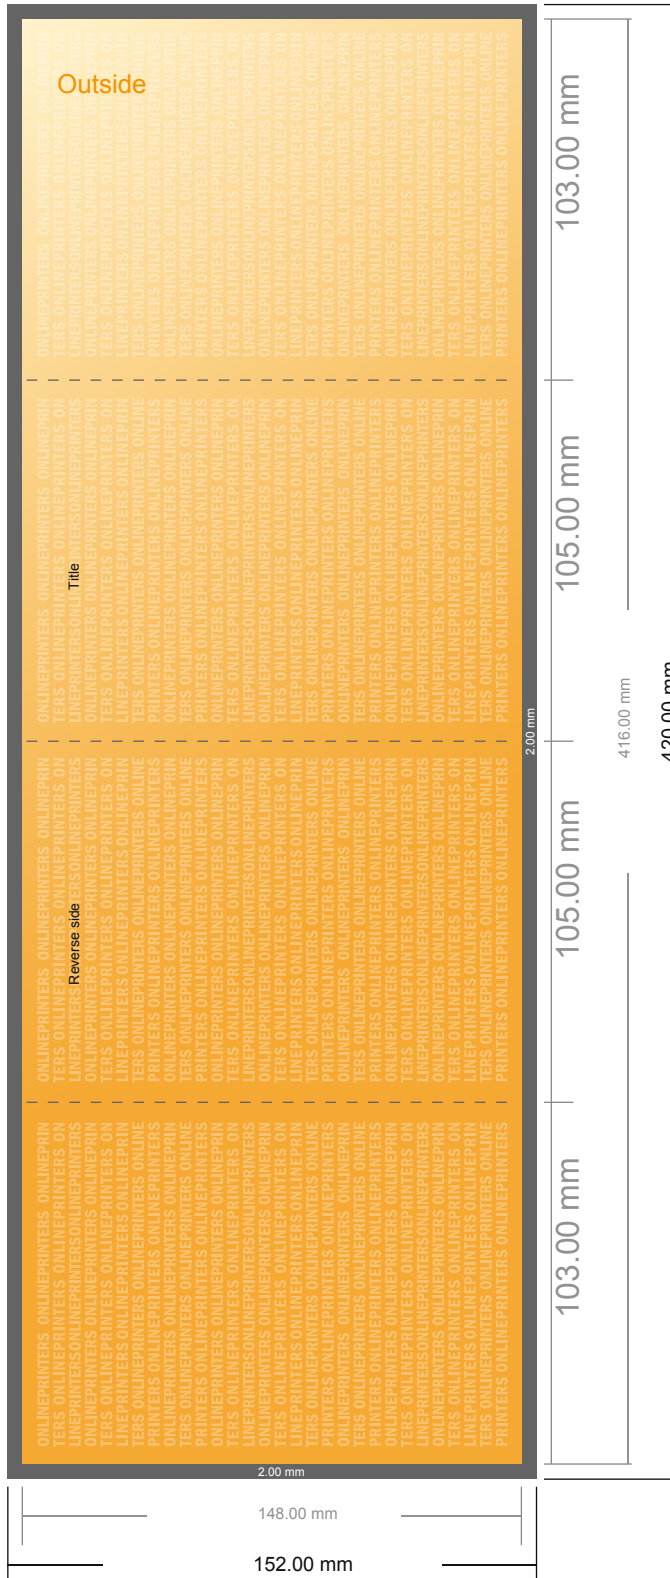

Folded Cards Portrait

A6 • Gate fold (closed) • 8 pages

- Data format (incl. 2.00 mm bleed): 42.00 x 15.20 cm
- Trimmed size (open): 41.60 x 14.80 cm
- Trimmed size (closed): 10.50 x 14.80 cm

- **Safety margin**
Maintaining 4 mm space between the text/information and the edge of the trimmed format prevents undesirable cuts.

Please note:

- Allow for trim allowance and safety margin according to instructions.
- Arrange background graphics, images or graphics up to the edge of the data format.
- Tolerances may occur during production due to cutting, punching and folding processes.
- This sketch is not drawn to scale.
- Printing data: Instructions and templates can be found under the menu item "Printing data" at www.onlineprinters.com.