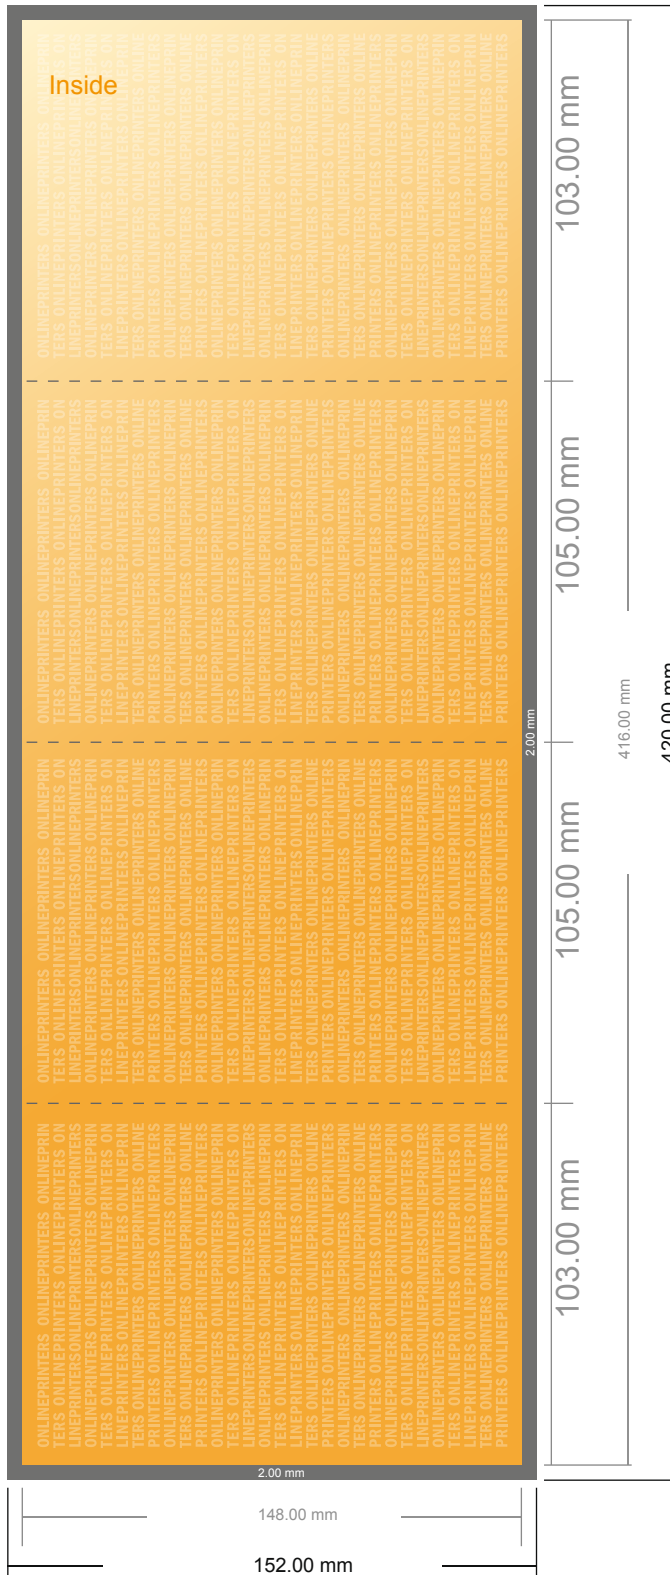

Folded Cards Portrait

A6 • Gate fold (closed) • 8 pages

- Data format (incl. 2.00 mm bleed): 42.00 x 15.20 cm
- Trimmed size (open): 41.60 x 14.80 cm
- Trimmed size (closed): 10.50 x 14.80 cm

- **Safety margin**
Maintaining 4 mm space between the text/information and the edge of the trimmed format prevents undesirable cuts.

Please note:

- Allow for trim allowance and safety margin according to instructions.
- Arrange background graphics, images or graphics up to the edge of the data format.
- Tolerances may occur during production due to cutting, punching and folding processes.
- This sketch is not drawn to scale.
- Printing data: Instructions and templates can be found under the menu item "Printing data" at www.onlineprinters.com.